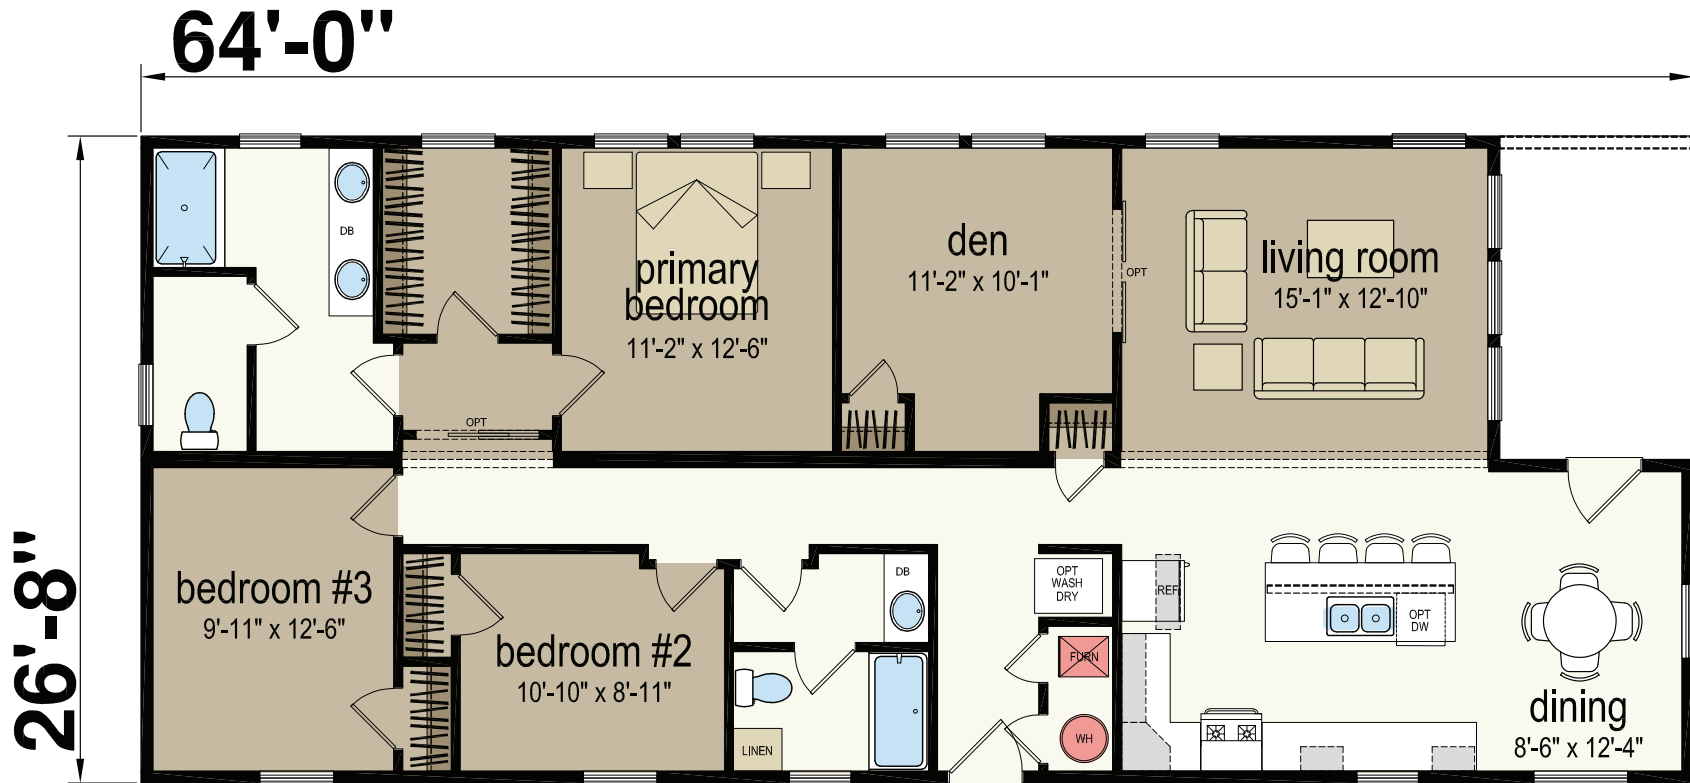

Zuta

Champion Series - Multi Section Series

1,599 SQ. FT. (Approximate) 3 Bedroom, 2 Bath

CHAMPION®
RETAIL CENTER

Last Updated: 5-30-23

CHAMPION RETAIL CENTER
3200 Enterprise Ave.
York, NE 68467

ExpoMobileHomes.com | 1-800-504-3219