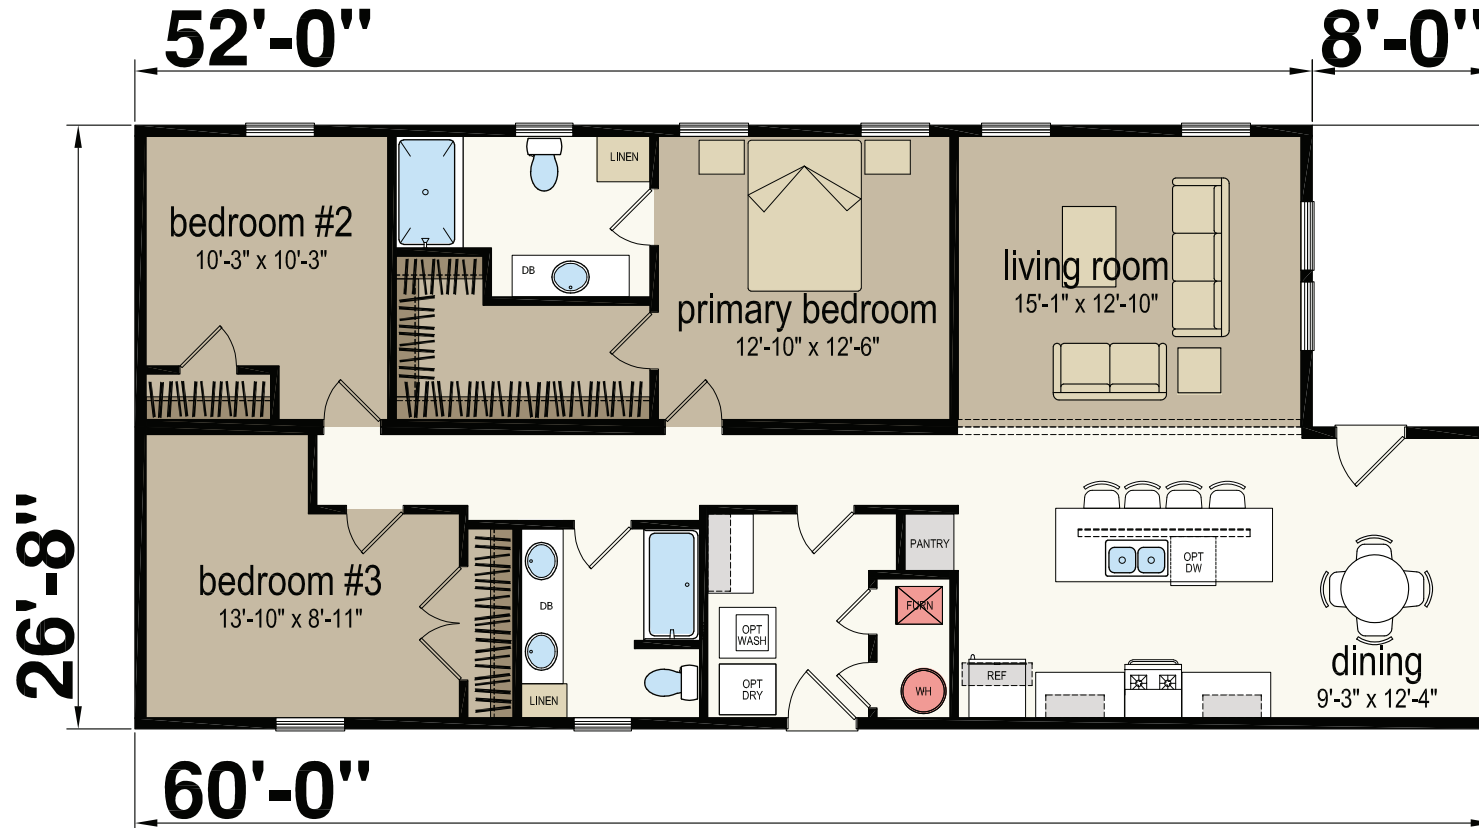

# Willingham

Platte Series

1,600 SQ. FT. (Approximate) 3 Bedroom, 2 Bath

Last Updated: 10-29-24

**CHAMPION RETAIL CENTER**  
3200 Enterprise Ave.  
York, NE 68467

**ExpoMobileHomes.com | 1-800-504-3219**

**IMPORTANT:** Champion Homes reserves the right to modify, cancel or substitute products or features of this event at any time without prior notice or obligation. Pictures and other promotional materials are representative and may depict or contain floor plans, square footages, elevations, options, upgrades, extra design features, decorations, floor coverings, specialty light fixtures, custom paint and wall coverings, window treatments, landscaping, sound and alarm systems, furnishings, appliances, and other designer/decorator features and amenities that are not included as part of the home and/or may not be available at all locations. Home, pricing and community information is subject to change, and homes to prior sale, at any time without notice or obligation. ©2023 Champion Homes. All rights reserved.