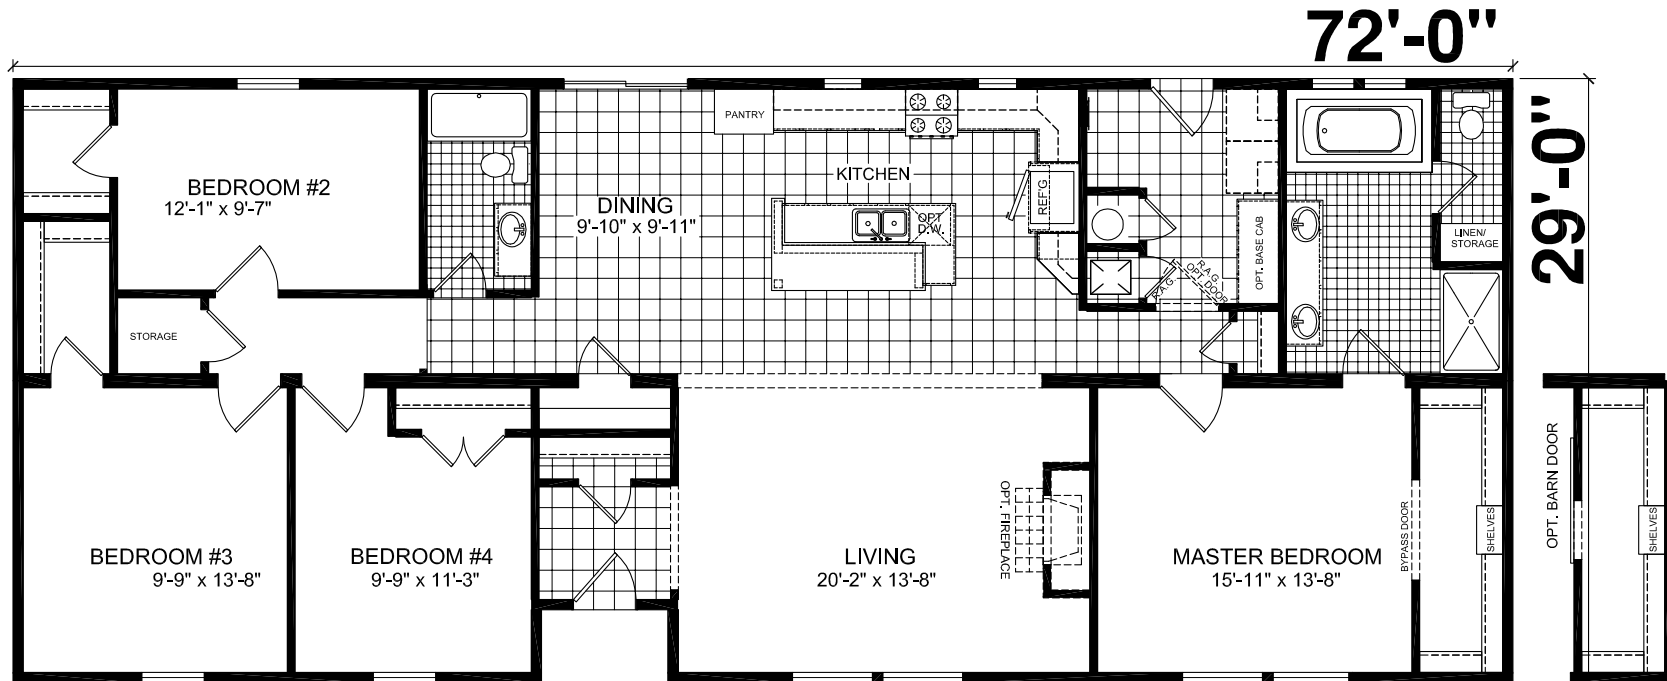

# Welton

Enterprise Series

Multi-Section  
4 Bedroom, 2 Bath  
Approx. 2,088 Sq. Ft.

Last Updated: 11-9-16

OPT. FREE  
STANDING TUB

3200 Enterprise Ave.  
York, NE 68467

For Detailed Directions See Map On Our Website