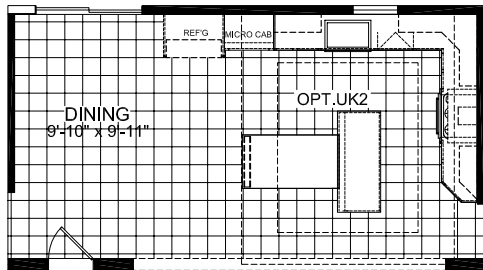

# Welton

Enterprise Series

Multi-Section  
4 Bedroom, 2 Bath  
Approx. 2,088 Sq. Ft.

Last Updated: 11-9-16

OPT. FREE  
STANDING TUB

3200 Enterprise Ave.  
York, NE 68467

For Detailed Directions See Map On Our Website