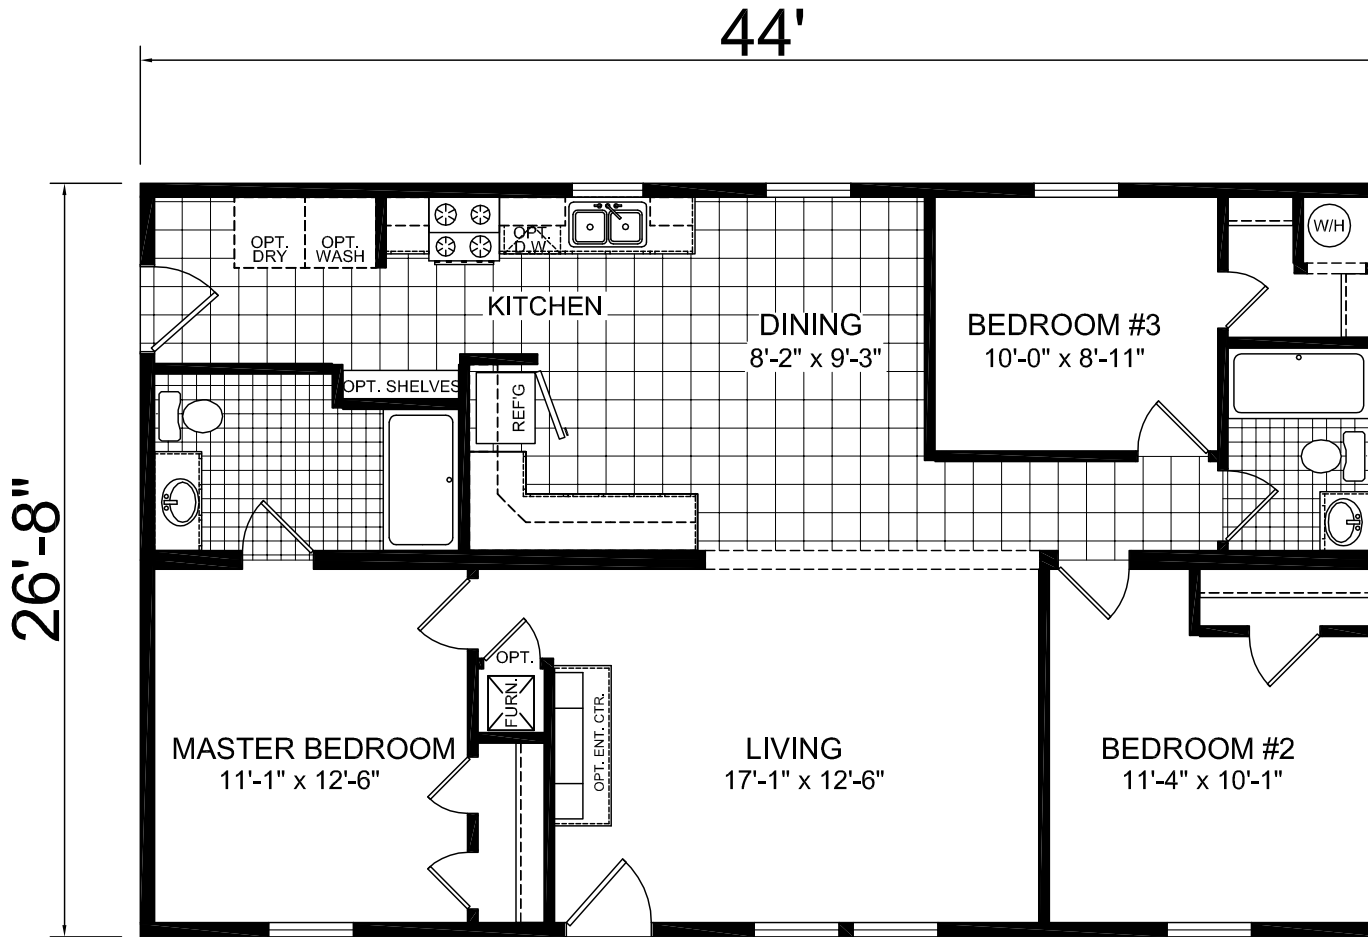

# Wells

Foundation Series

Multi-Section  
3 Bedroom, 2 Bath  
Approx. 1,173 Sq. Ft.

Last Updated: 2-9-17

3200 Enterprise Ave.  
York, NE 68467

For Detailed Directions See Map On Our Website

I authorize Factory Expo Homes to build my house, per this plan.