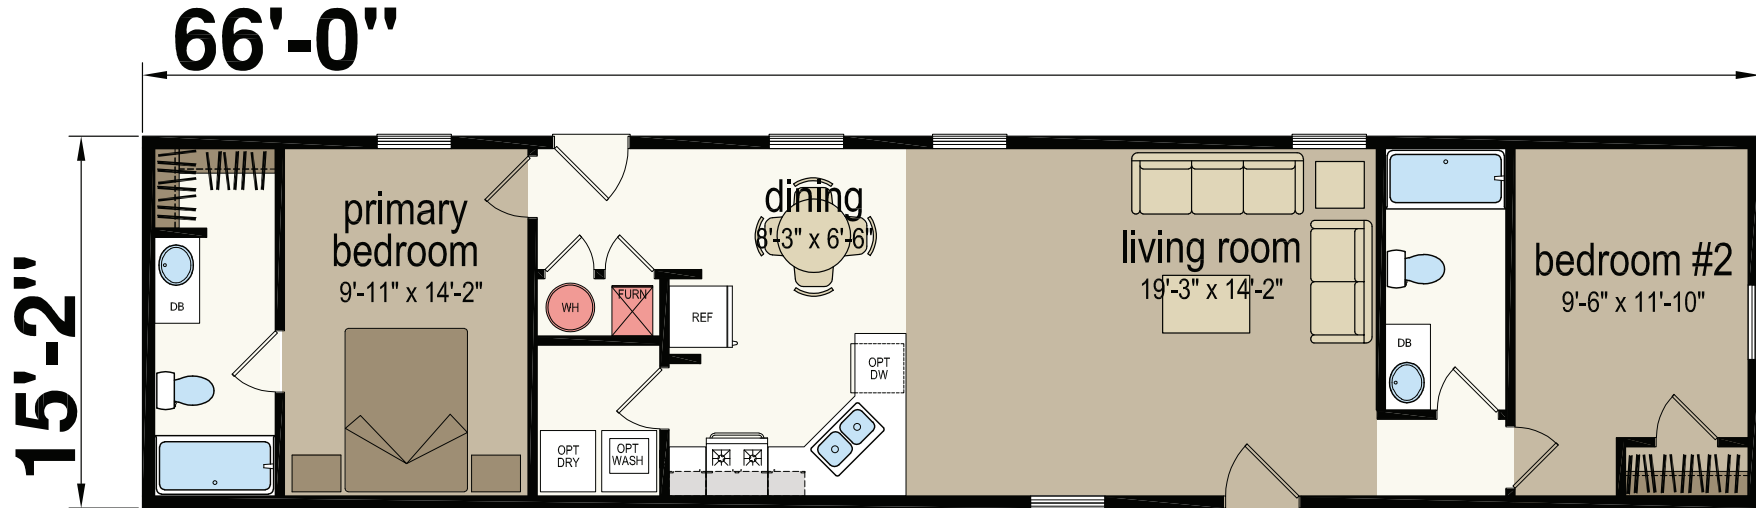

Warden

Central Great Plains Series - Single Section

1,001 SQ. FT. (Approximate) 2 Bedroom, 2 Bath

CHAMPION®
RETAIL CENTER

Last Updated: 5-30-23

CHAMPION RETAIL CENTER
3200 Enterprise Ave.
York, NE 68467

ExpoMobileHomes.com | 1-800-504-3219