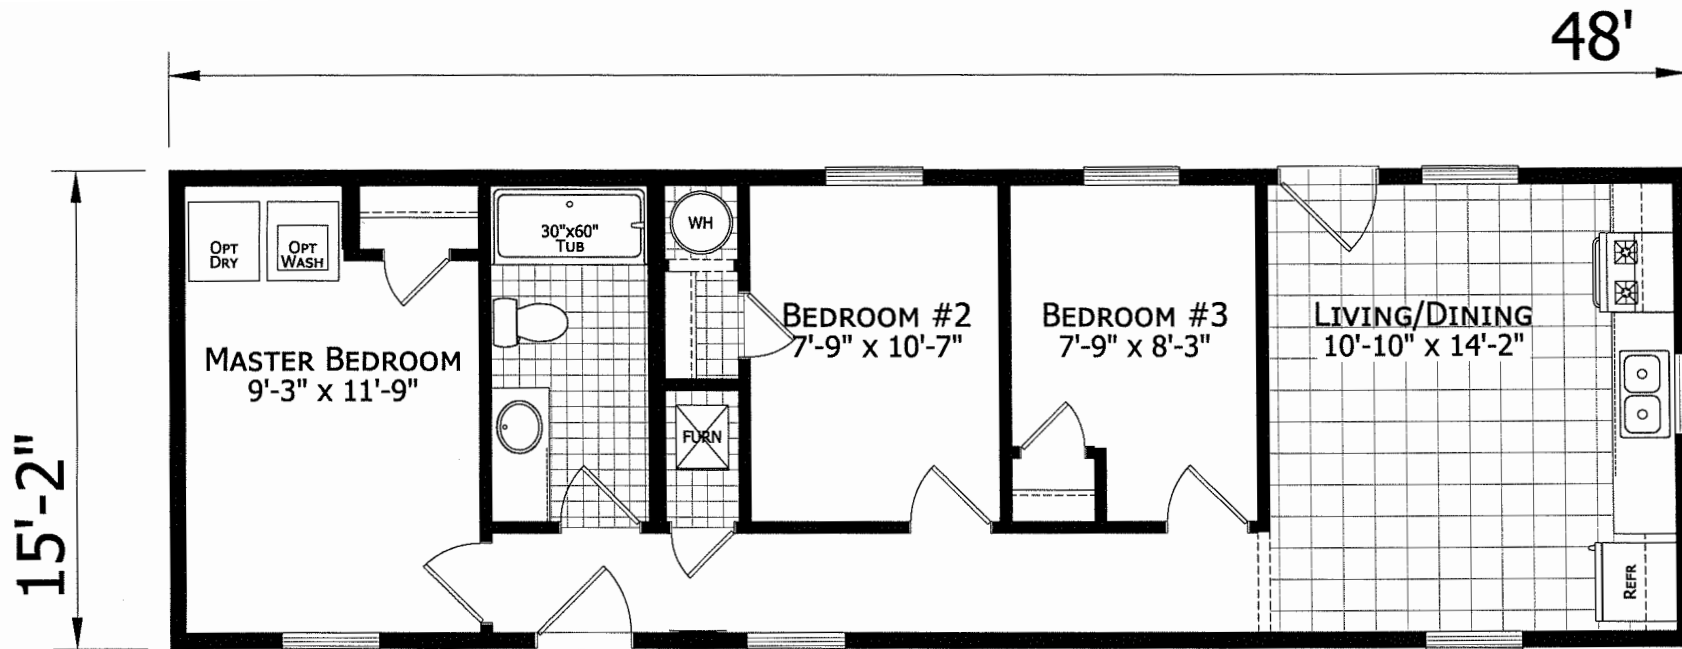

# Thrifty 3

Platte Series

728 SQ. FT. (Approximate) 3 Bedroom, 1 Bath

Last Updated: 9-17-24

**CHAMPION RETAIL CENTER**  
3200 Enterprise Ave.  
York, NE 68467

**ExpoMobileHomes.com | 1-800-504-3219**

**IMPORTANT:** Champion Homes reserves the right to modify, cancel or substitute products or features of this event at any time without prior notice or obligation. Pictures and other promotional materials are representative and may depict or contain floor plans, square footages, elevations, options, upgrades, extra design features, decorations, floor coverings, specialty light fixtures, custom paint and wall coverings, window treatments, landscaping, sound and alarm systems, furnishings, appliances, and other designer/decorator features and amenities that are not included as part of the home and/or may not be available at all locations. Home, pricing and community information is subject to change, and homes to prior sale, at any time without notice or obligation. ©2023 Champion Homes. All rights reserved.