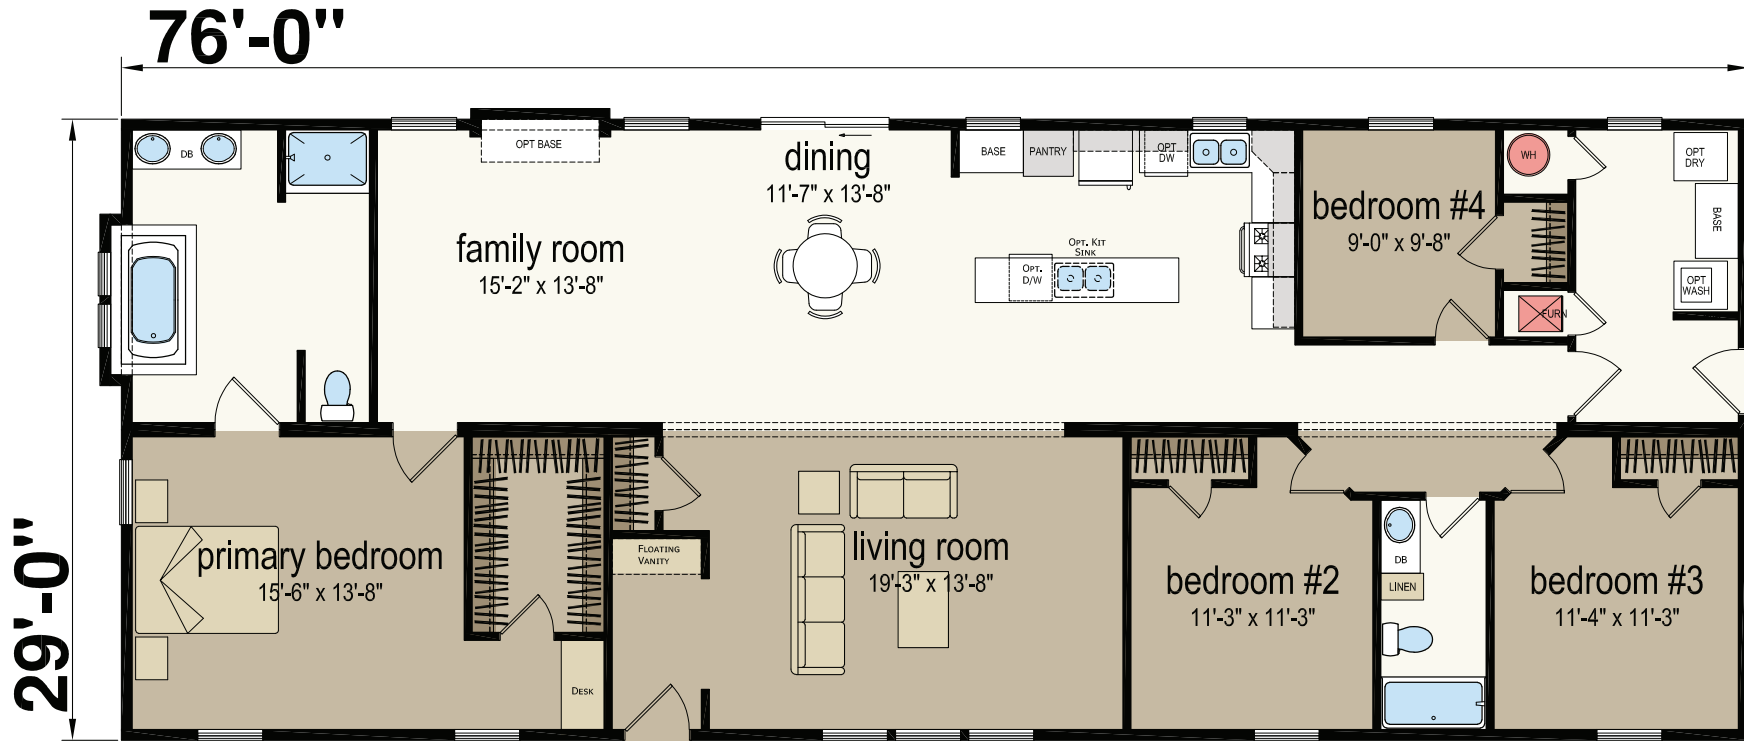

# McNeely

Redman Series - Multi Section

2,212 SQ. FT. (Approximate) 4 Bedroom, 2 Bath

CHAMPION<sup>®</sup>  
RETAIL CENTER

Last Updated: 5-30-23

CHAMPION RETAIL CENTER  
3200 Enterprise Ave.  
York, NE 68467