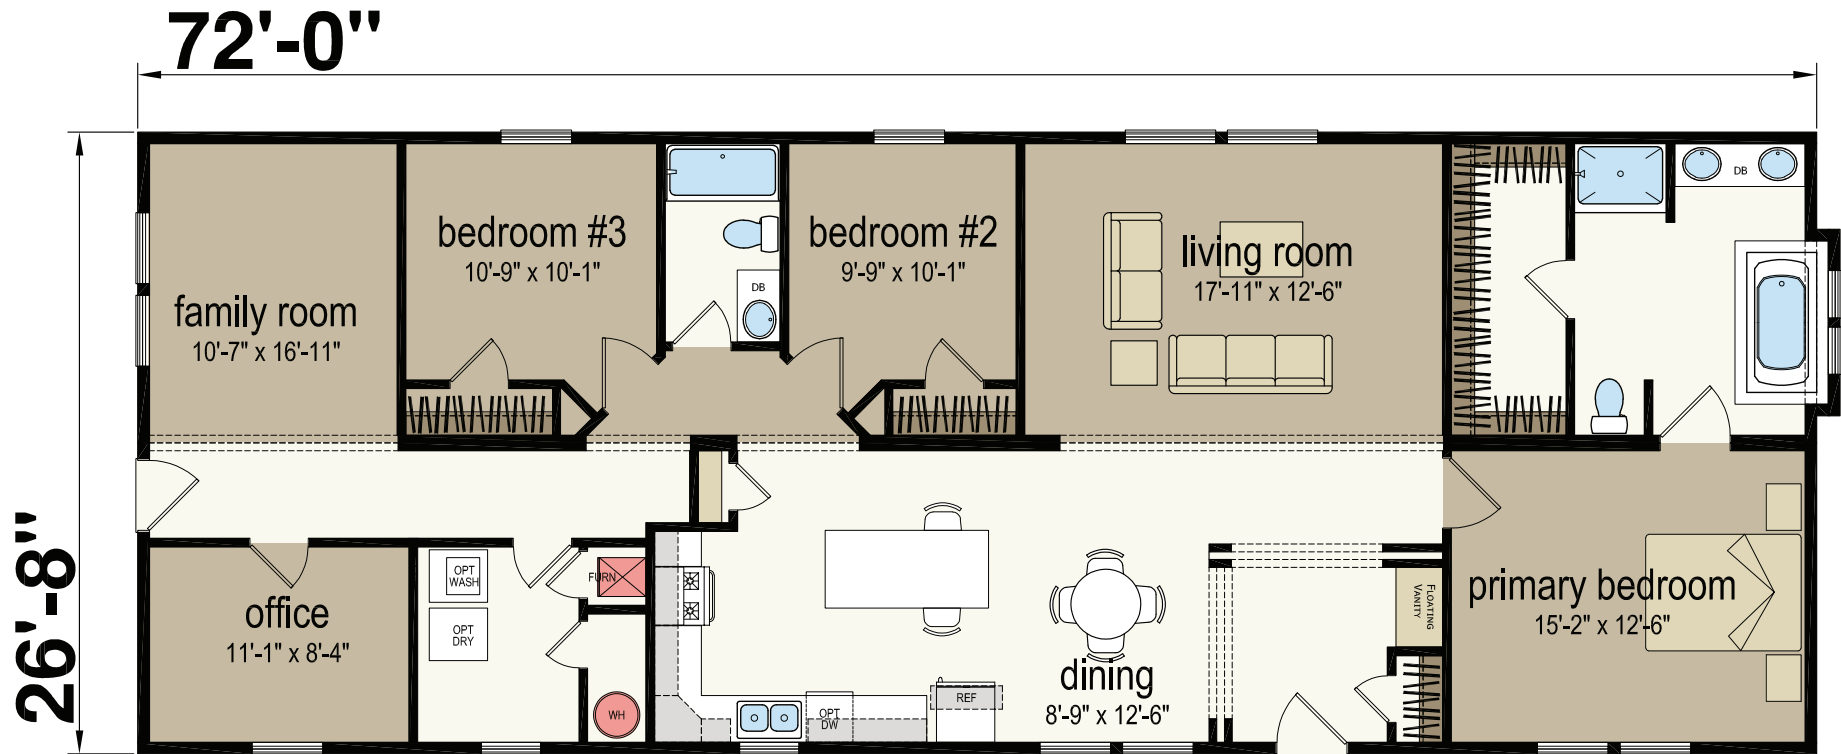

# McConaughy

Champion Series - Multi Section Series

1,927 SQ. FT. (Approximate) 3 Bedroom, 2 Bath

CHAMPION®  
RETAIL CENTER

Last Updated: 5-30-23

**CHAMPION RETAIL CENTER**  
3200 Enterprise Ave.  
York, NE 68467