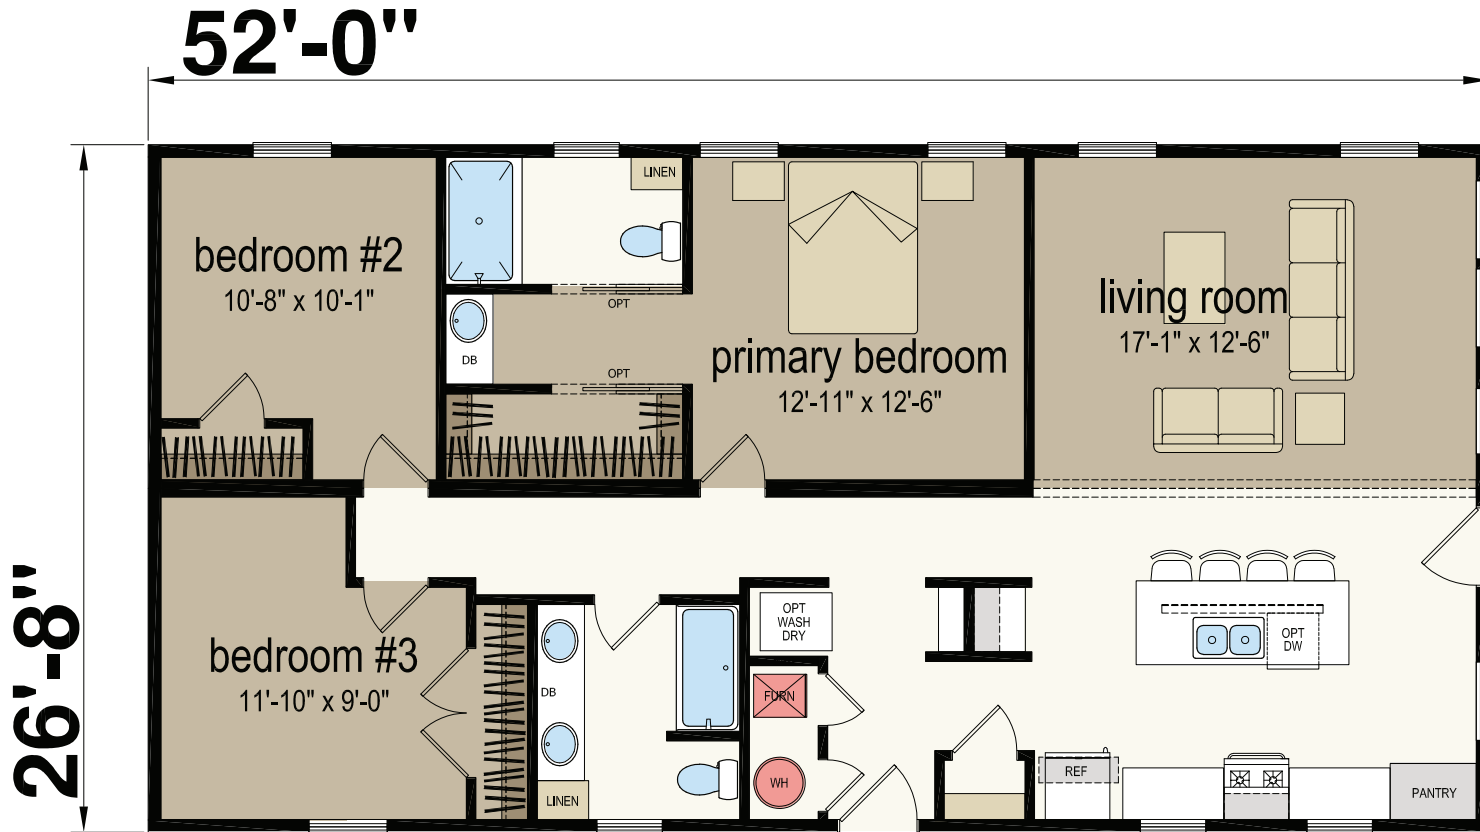

# Marson

Champion Series - Multi Section Series

1,386 SQ. FT. (Approximate) 3 Bedroom, 2 Bath

CHAMPION®  
RETAIL CENTER

Last Updated: 5-30-23

CHAMPION RETAIL CENTER  
3200 Enterprise Ave.  
York, NE 68467

ExpoMobileHomes.com | 1-800-504-3219