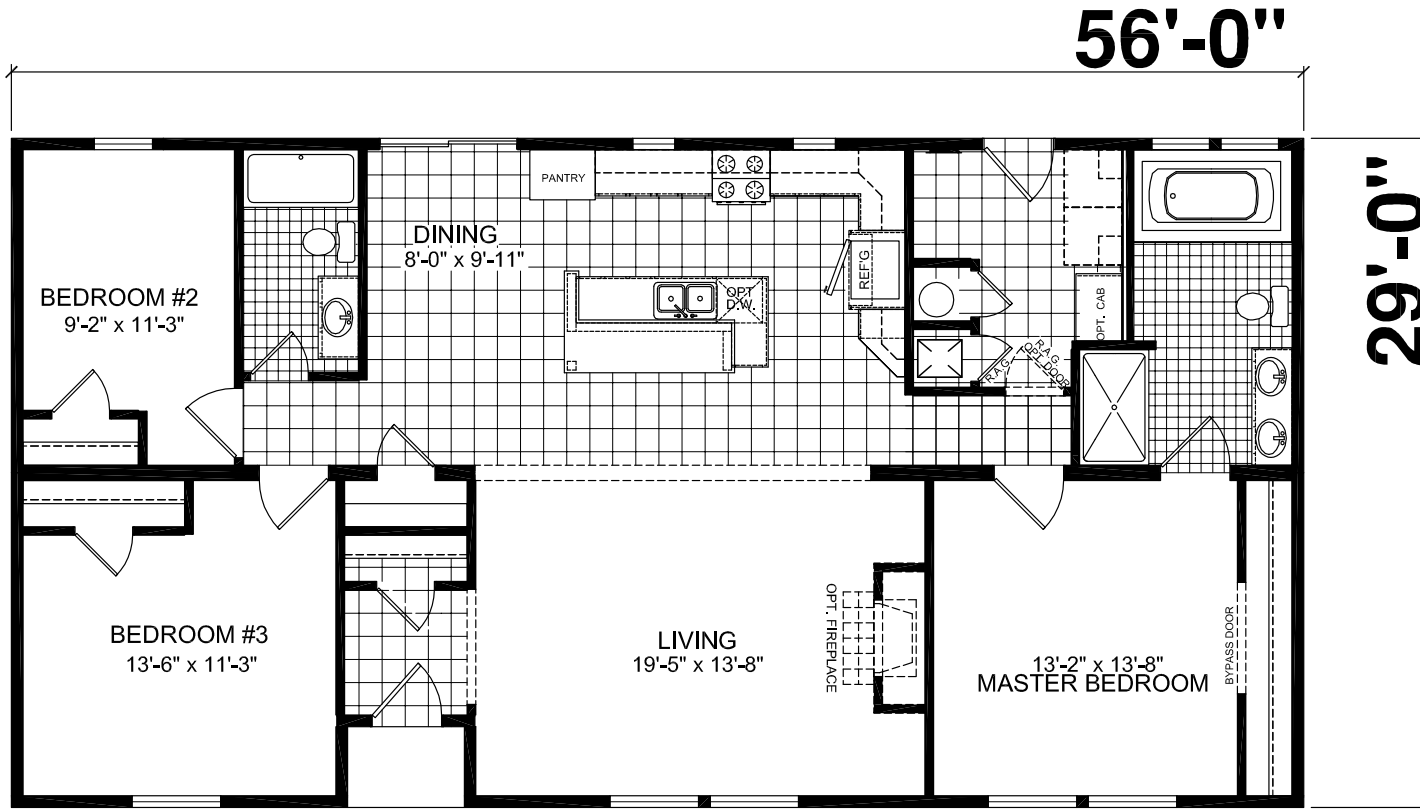

Marbella

Enterprise Series

Multi-Section
3 Bedroom, 2 Bath
Approx. 1,624 Sq. Ft.

Last Updated: 11-9-16

3200 Enterprise Ave.
York, NE 68467

I authorize Factory Expo Homes to build my house, per this plan.
X _____
Customer Signature/Date