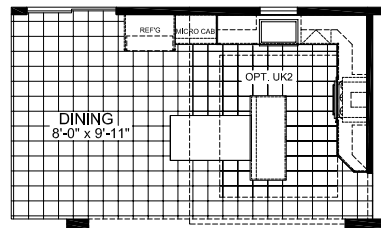

Marbella

Enterprise Series

Multi-Section
3 Bedroom, 2 Bath
Approx. 1,624 Sq. Ft.

Last Updated: 11-9-16

3200 Enterprise Ave.
York, NE 68467

I authorize Factory Expo Homes to build my house, per this plan.
X _____
Customer Signature/Date