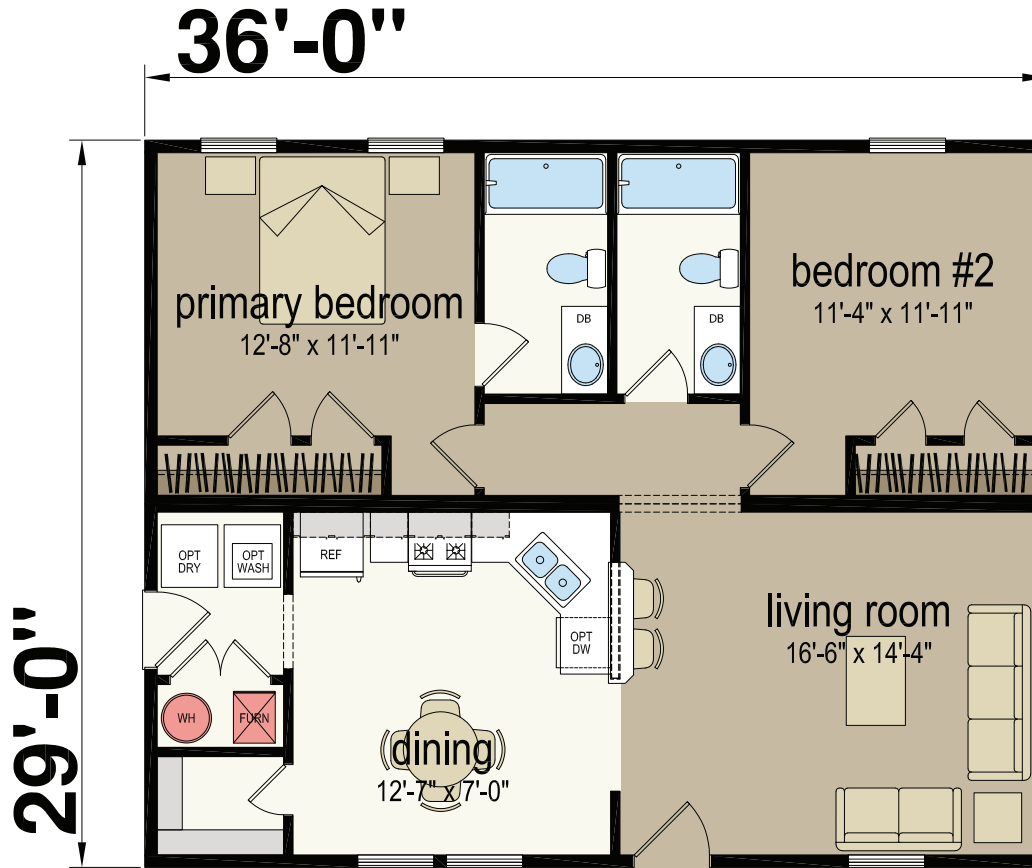

Mabry

Central Great Plains Series - Multi Section

1,044 SQ. FT. (Approximate) 2 Bedroom, 2 Bath

CHAMPION®
RETAIL CENTER

Last Updated: 5-30-23

CHAMPION RETAIL CENTER
3200 Enterprise Ave.
York, NE 68467

ExpoMobileHomes.com | 1-800-504-3219