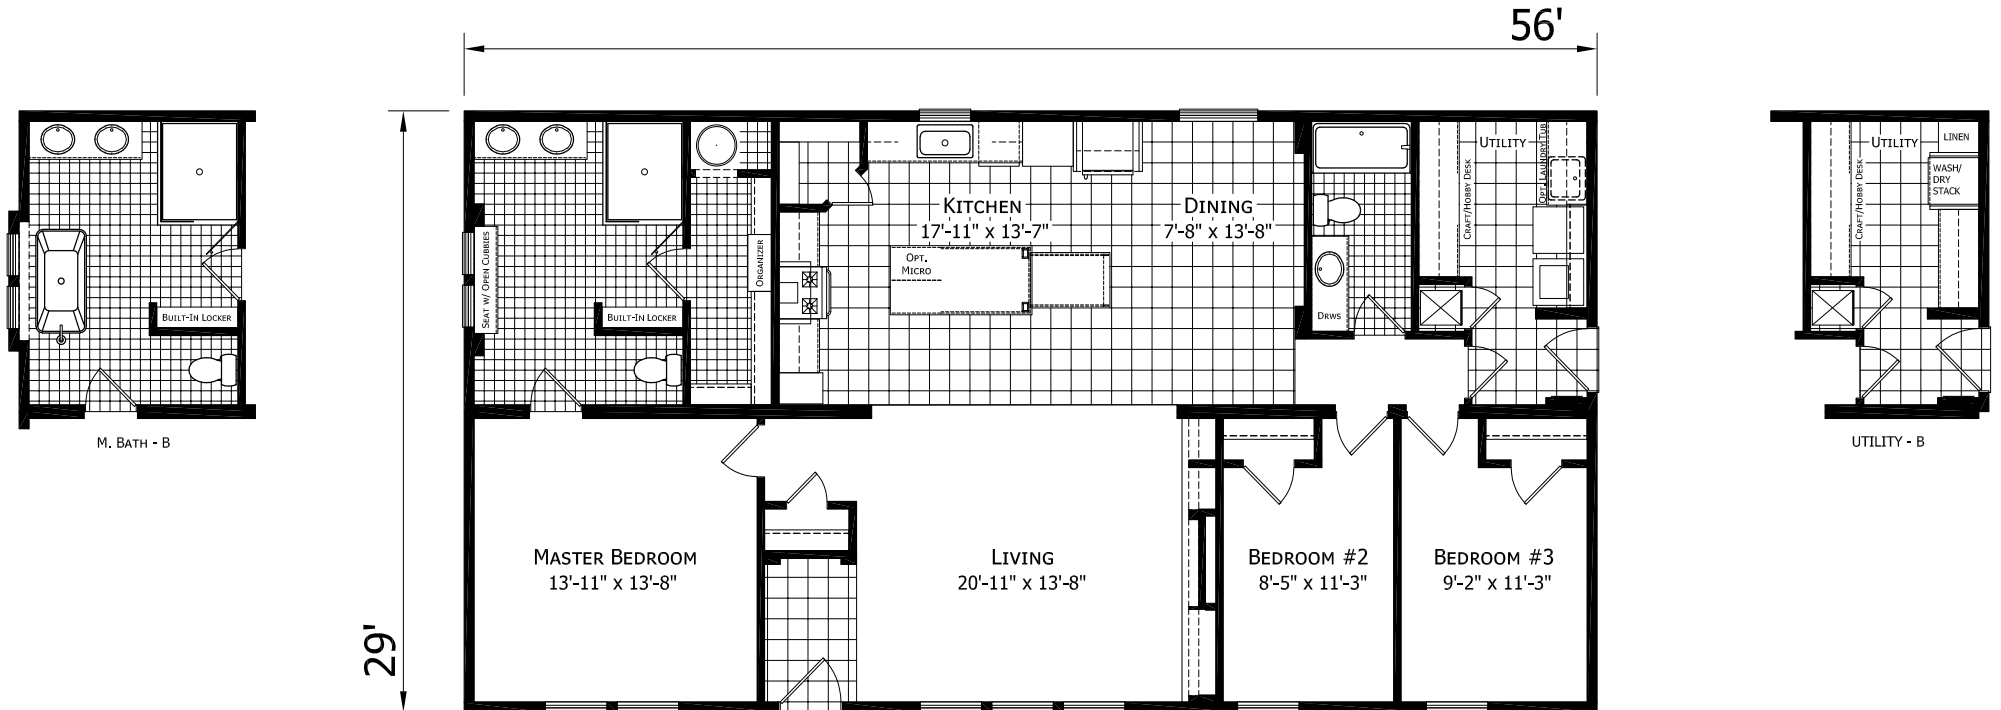

Hordville

Catena Series

Multi-Section
3 Bedrooms, 2 Baths
Approx. 1,624 Sq. Ft

Last Updated: 7-10-19

For Detailed Directions See Map On Our Website

I authorize Factory Expo Homes to build my house, per this plan.
X _____
Customer Signature/Date