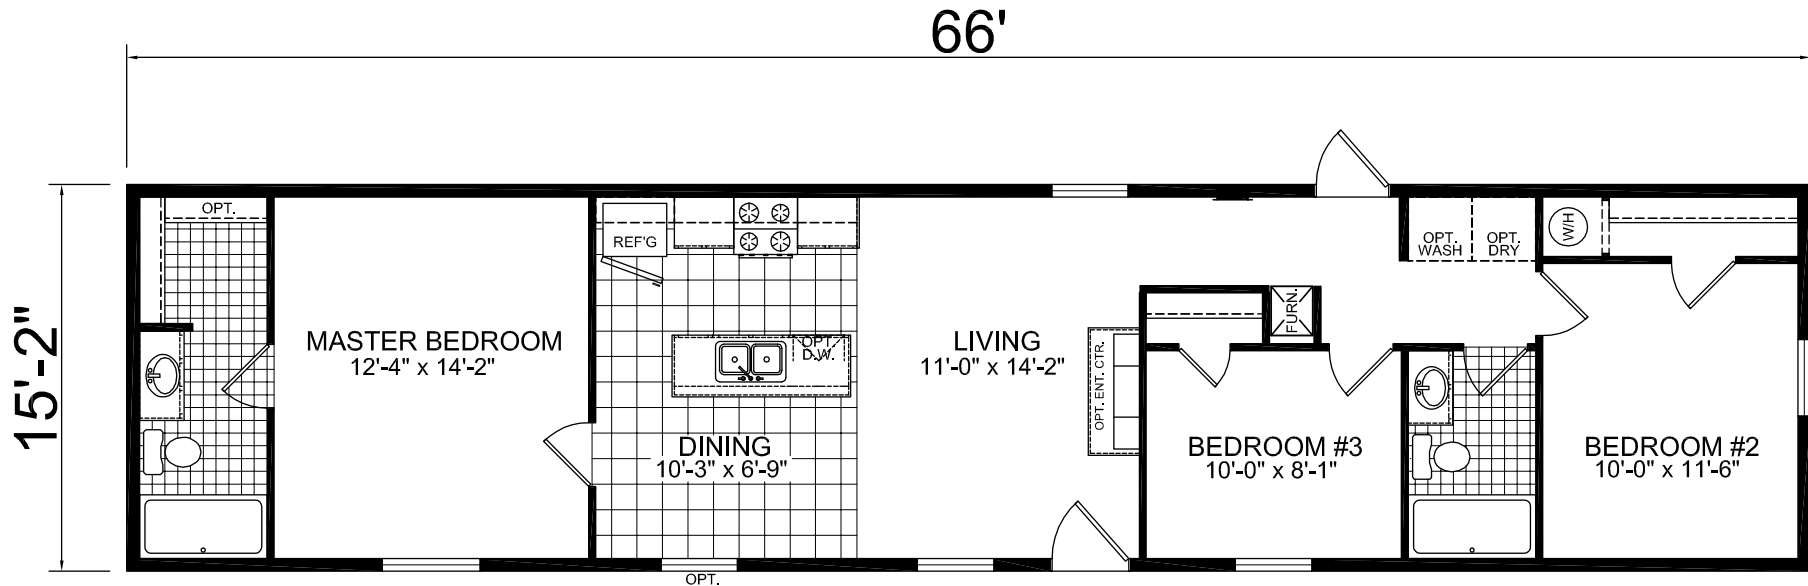

# Hightower

Central Great Plains Series - Single Section

1,001 SQ. FT. (Approximate) 3 Bedroom, 2 Bath

CHAMPION<sup>®</sup>  
RETAIL CENTER

Last Updated: 7-26-23

**CHAMPION RETAIL CENTER**  
3200 Enterprise Ave.  
York, NE 68467