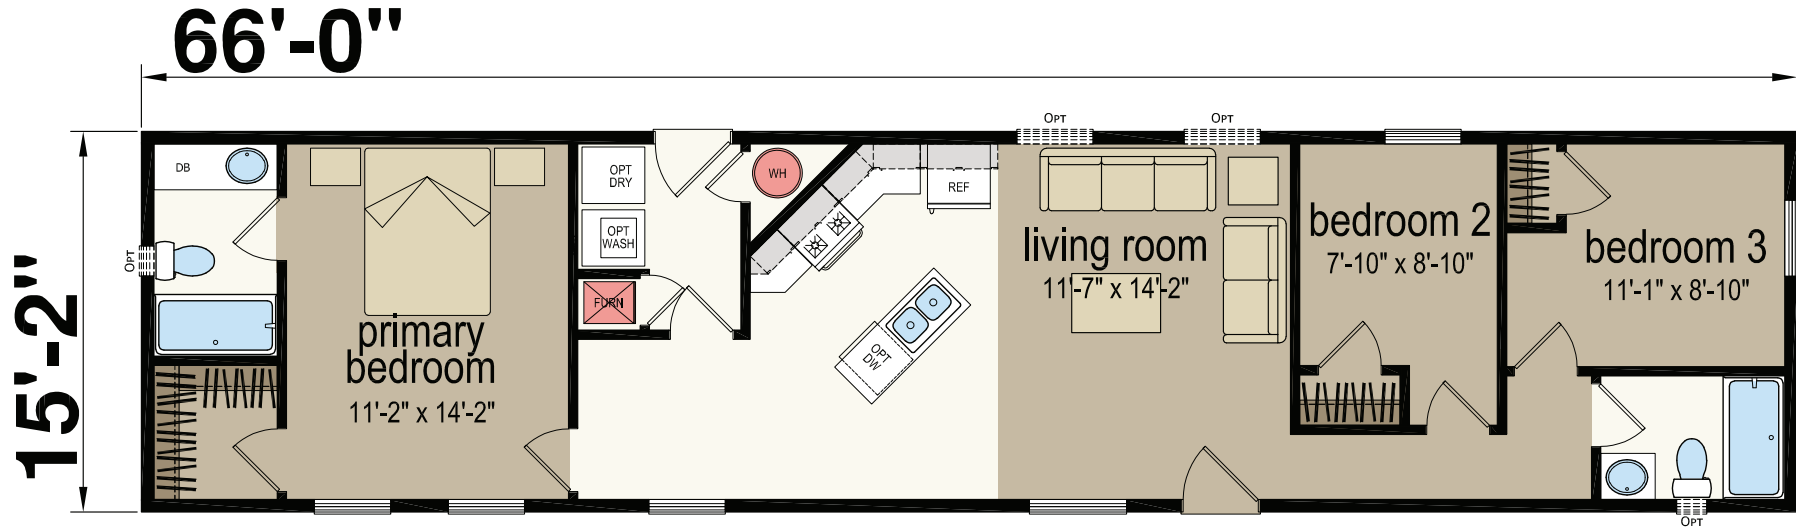

Goodwin

Central Great Plains Series - Single Section

1,001 SQ. FT. (Approximate) 3 Bedroom, 2 Bath

CHAMPION®
RETAIL CENTER

Last Updated: 5-30-23

CHAMPION RETAIL CENTER
3200 Enterprise Ave.
York, NE 68467

ExpoMobileHomes.com | 1-800-504-3219