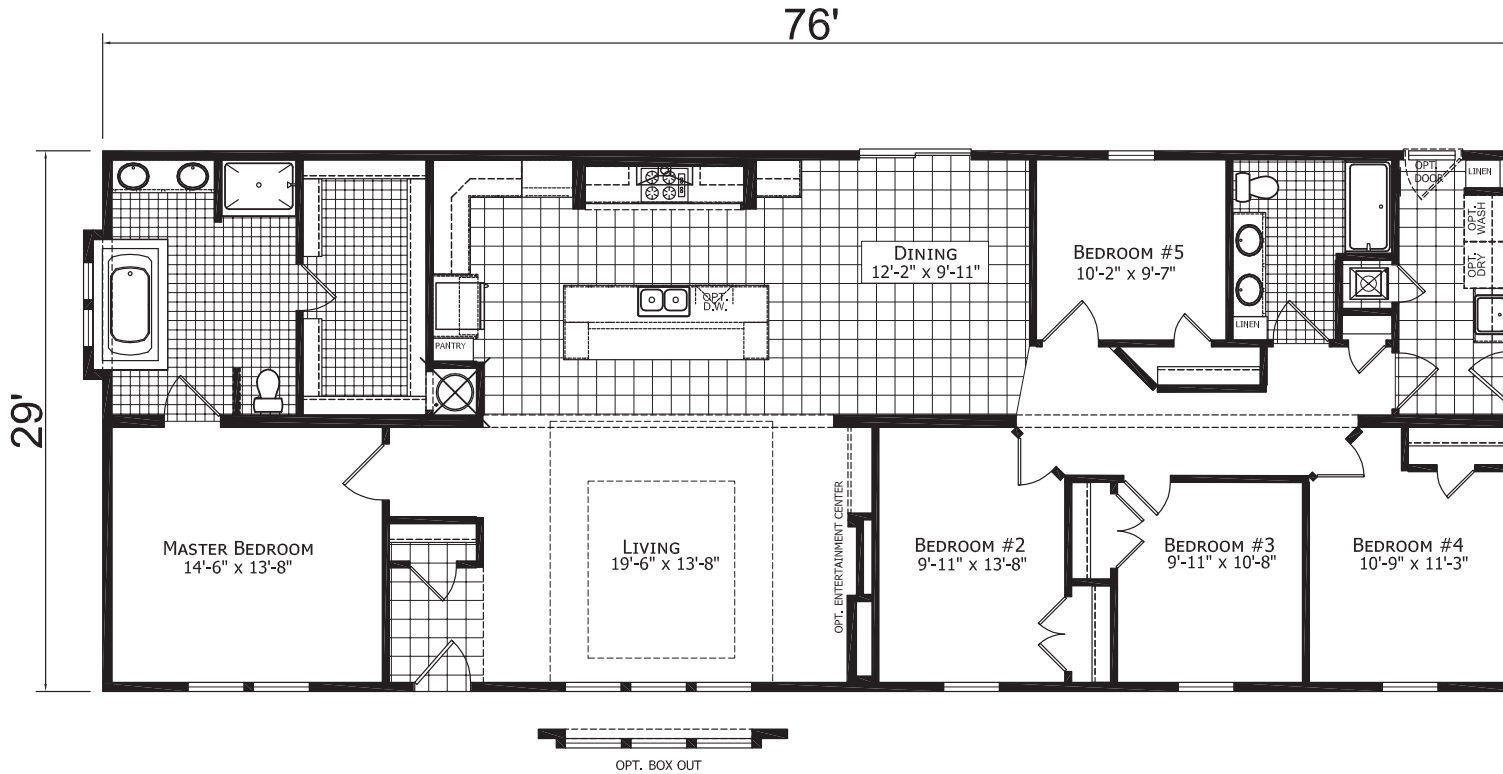

Elwood

Next Generation Series

5 Bedroom, 2 Bath
Approx. 2,204 Sq. Ft.

Last Updated: 6-28-18

OPT.OFFICE w/BARN DOOR

OPT.BEDROOM CLOSET ARRANGEMENT

OPT. RADIANT SPA BATH

3200 Enterprise Ave.
York, NE 68467