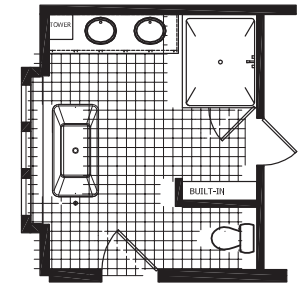

Elwood

Next Generation Series

5 Bedroom, 2 Bath
Approx. 2,204 Sq. Ft.

Last Updated: 6-28-18

OPT.OFFICE w/BARN DOOR

OPT.BEDROOM CLOSET ARRANGEMENT

OPT. RADIANT SPA BATH

3200 Enterprise Ave.
York, NE 68467