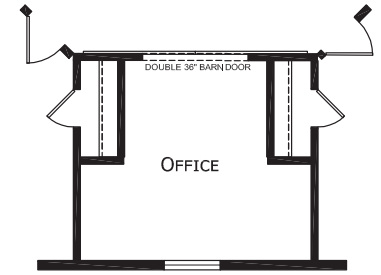

Elwood

Next Generation Series

5 Bedroom, 2 Bath
Approx. 2,204 Sq. Ft.

Last Updated: 6-28-18

OPT.OFFICE w/BARN DOOR

OPT.BEDROOM CLOSET ARRANGEMENT

OPT. RADIANT SPA BATH

3200 Enterprise Ave.
York, NE 68467