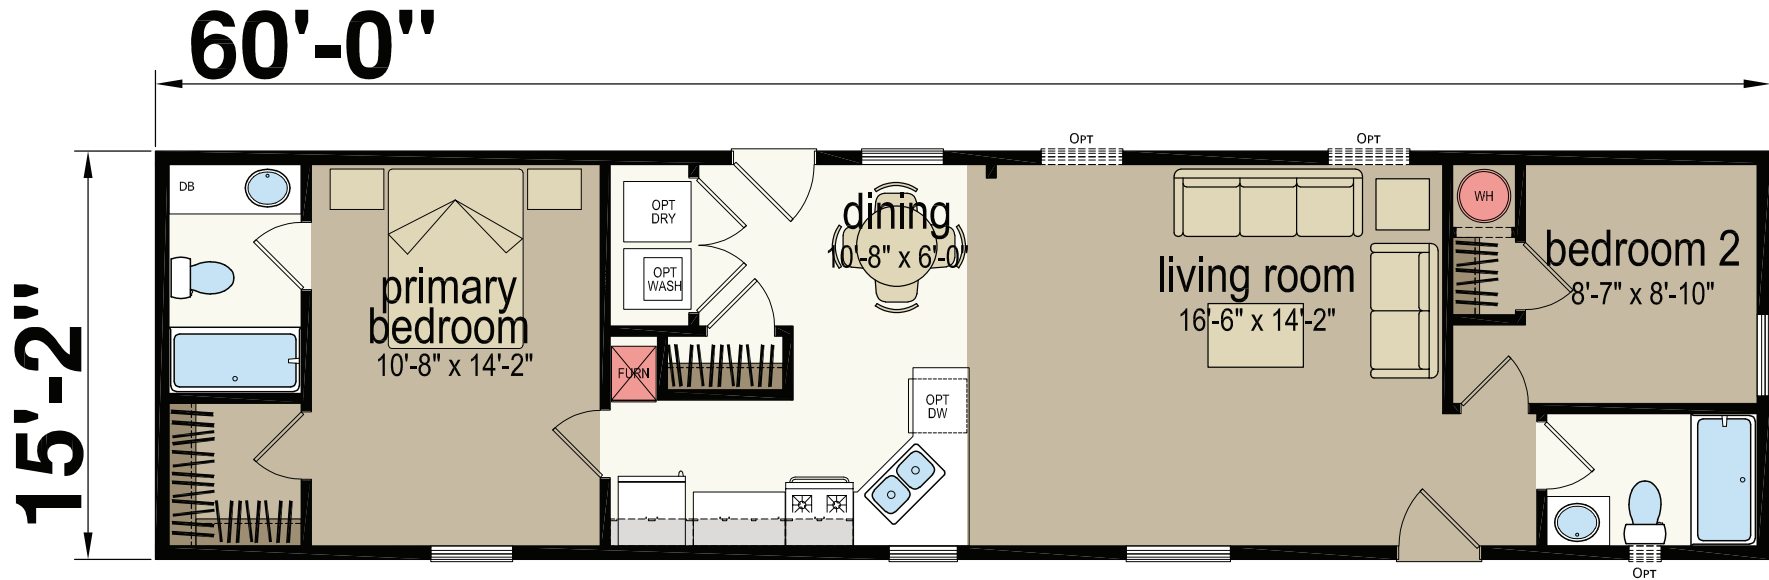

# Darnell

Central Great Plains Series - Single Section

910 SQ. FT. (Approximate) 2 Bedroom, 2 Bath

CHAMPION®  
RETAIL CENTER

Last Updated: 5-30-23

CHAMPION RETAIL CENTER  
3200 Enterprise Ave.  
York, NE 68467