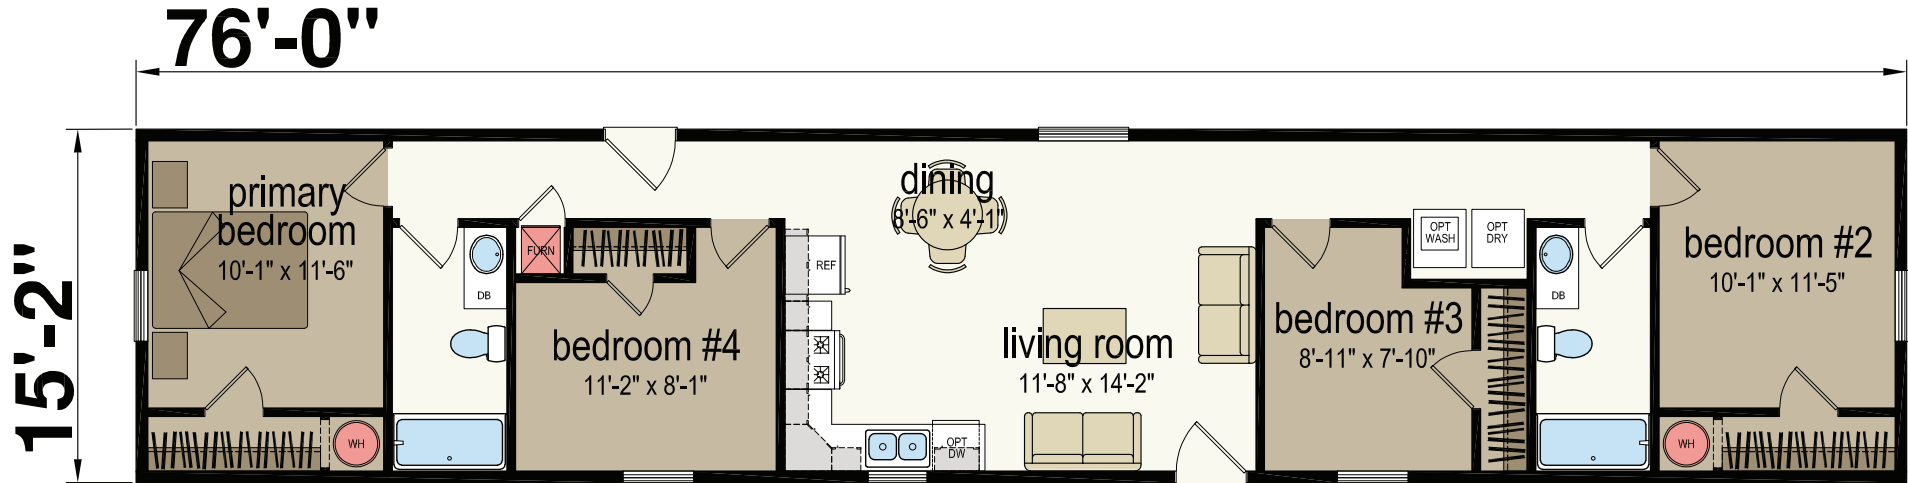

Chesterfield

Central Great Plains Series - Single Section

1,152 SQ. FT. (Approximate) 4 Bedroom, 2 Bath

CHAMPION[®]
RETAIL CENTER

Last Updated: 5-30-23

CHAMPION RETAIL CENTER
3200 Enterprise Ave.
York, NE 68467