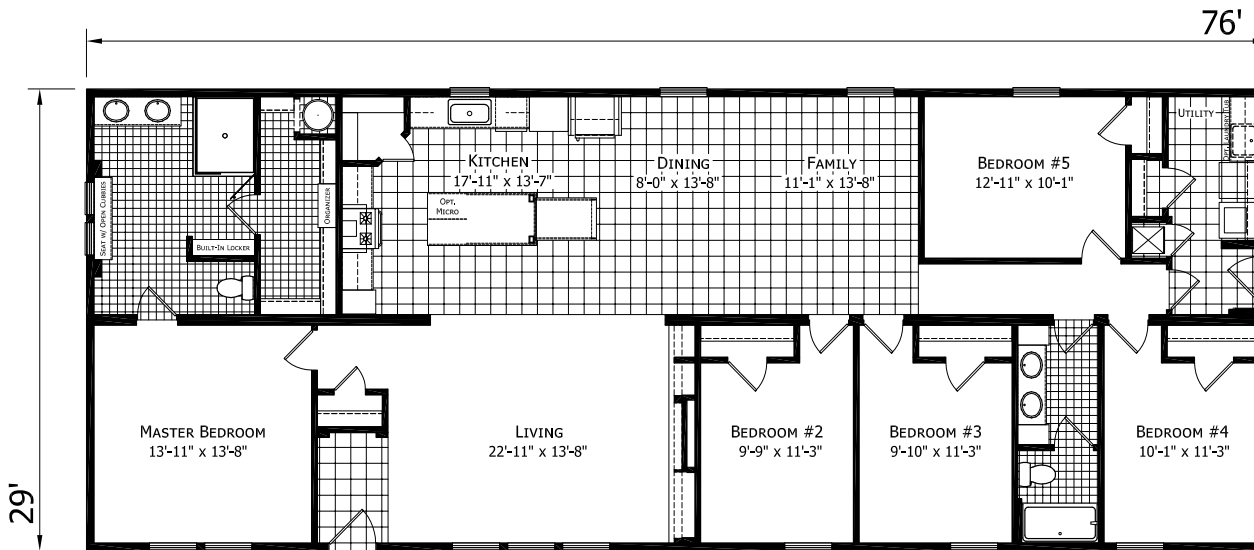

Brenner

Catena Series

Factory Expo

"Factory Direct Value" HOME CENTERS

Multi-Section
5 Bedrooms, 2 Baths
Approx. 2,204 Sq. Ft

Last Updated: 7-10-19

For Detailed Directions See Map On Our Website

I authorize Factory Expo Homes to build my house, per this plan.
X _____
Customer Signature/Date