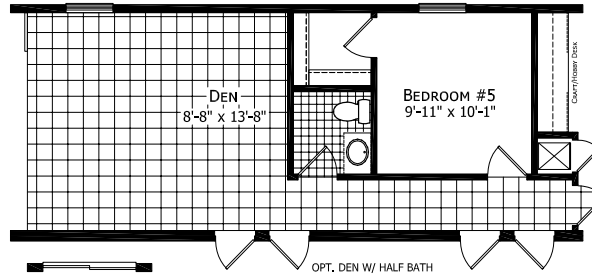

Brenner

Catena Series

Factory Expo

"Factory Direct Value" HOME CENTERS

Multi-Section
5 Bedrooms, 2 Baths
Approx. 2,204 Sq. Ft

Last Updated: 7-10-19

For Detailed Directions See Map On Our Website

I authorize Factory Expo Homes to build my house, per this plan.
X _____
Customer Signature/Date