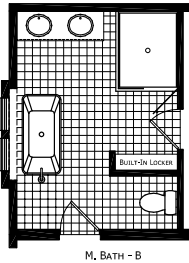

Brenner

Catena Series

Factory Expo

"Factory Direct Value" HOME CENTERS

Multi-Section
5 Bedrooms, 2 Baths
Approx. 2,204 Sq. Ft

Last Updated: 7-10-19

For Detailed Directions See Map On Our Website

I authorize Factory Expo Homes to build my house, per this plan.
X _____
Customer Signature/Date