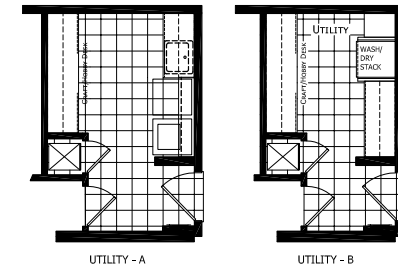

Brenner

Catena Series

Factory Expo

"Factory Direct Value" HOME CENTERS

Multi-Section
5 Bedrooms, 2 Baths
Approx. 2,204 Sq. Ft

Last Updated: 7-10-19

For Detailed Directions See Map On Our Website

I authorize Factory Expo Homes to build my house, per this plan.
X _____
Customer Signature/Date