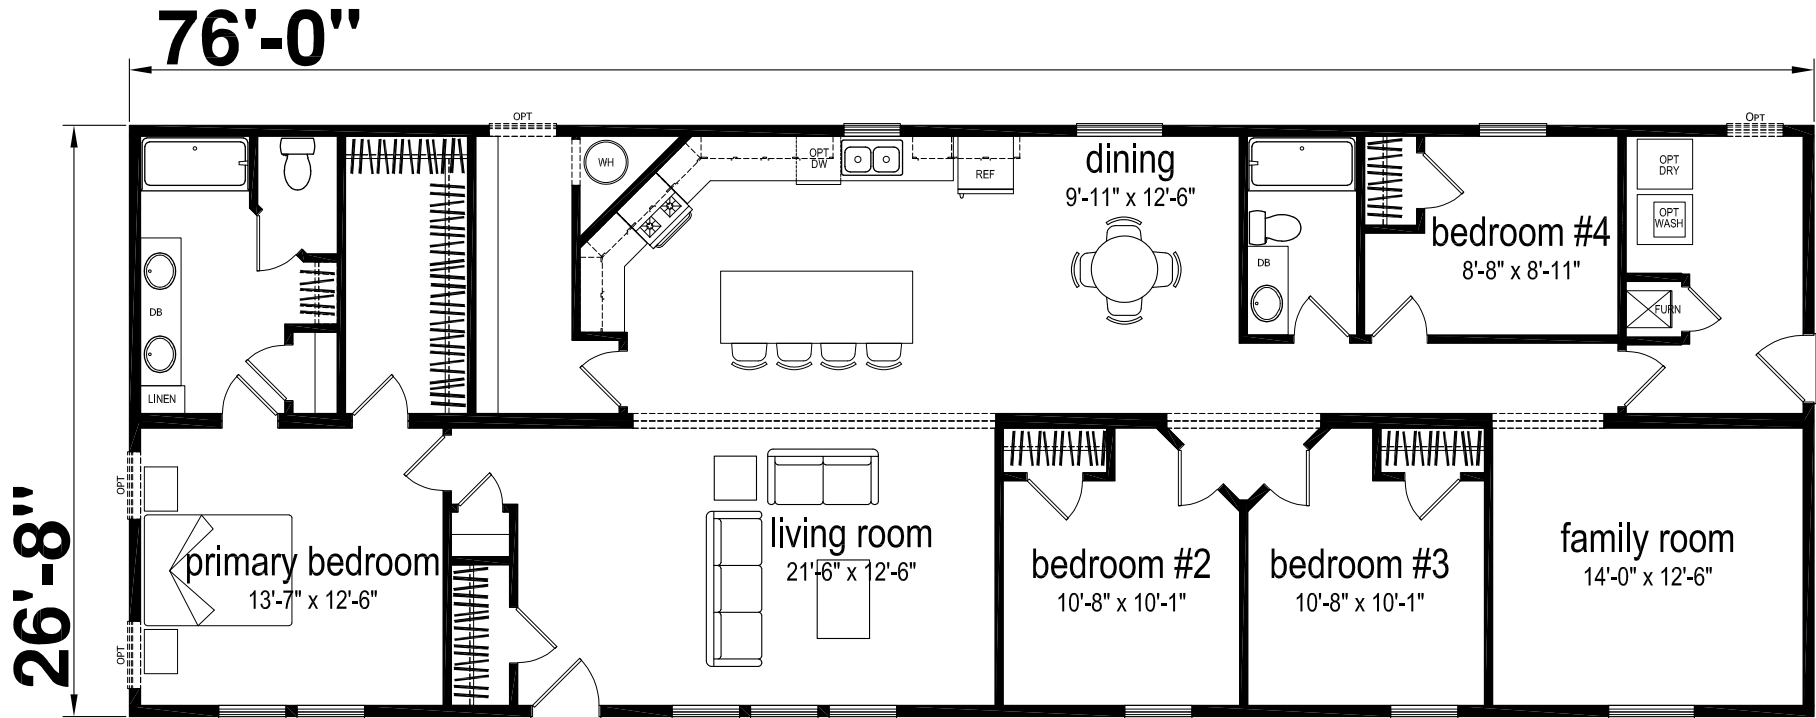

Braniff

Platte Series

2,204 SQ. FT. (Approximate) 4 Bedroom, 2 Bath

Last Updated: 10-29-24

CHAMPION RETAIL CENTER
3200 Enterprise Ave.
York, NE 68467

ExpoMobileHomes.com | 1-800-504-3219

IMPORTANT: Champion Homes reserves the right to modify, cancel or substitute products or features of this event at any time without prior notice or obligation. Pictures and other promotional materials are representative and may depict or contain floor plans, square footages, elevations, options, upgrades, extra design features, decorations, floor coverings, specialty light fixtures, custom paint and wall coverings, window treatments, landscaping, sound and alarm systems, furnishings, appliances, and other designer/decorator features and amenities that are not included as part of the home and/or may not be available at all locations. Home, pricing and community information is subject to change, and homes to prior sale, at any time without notice or obligation. ©2023 Champion Homes. All rights reserved.