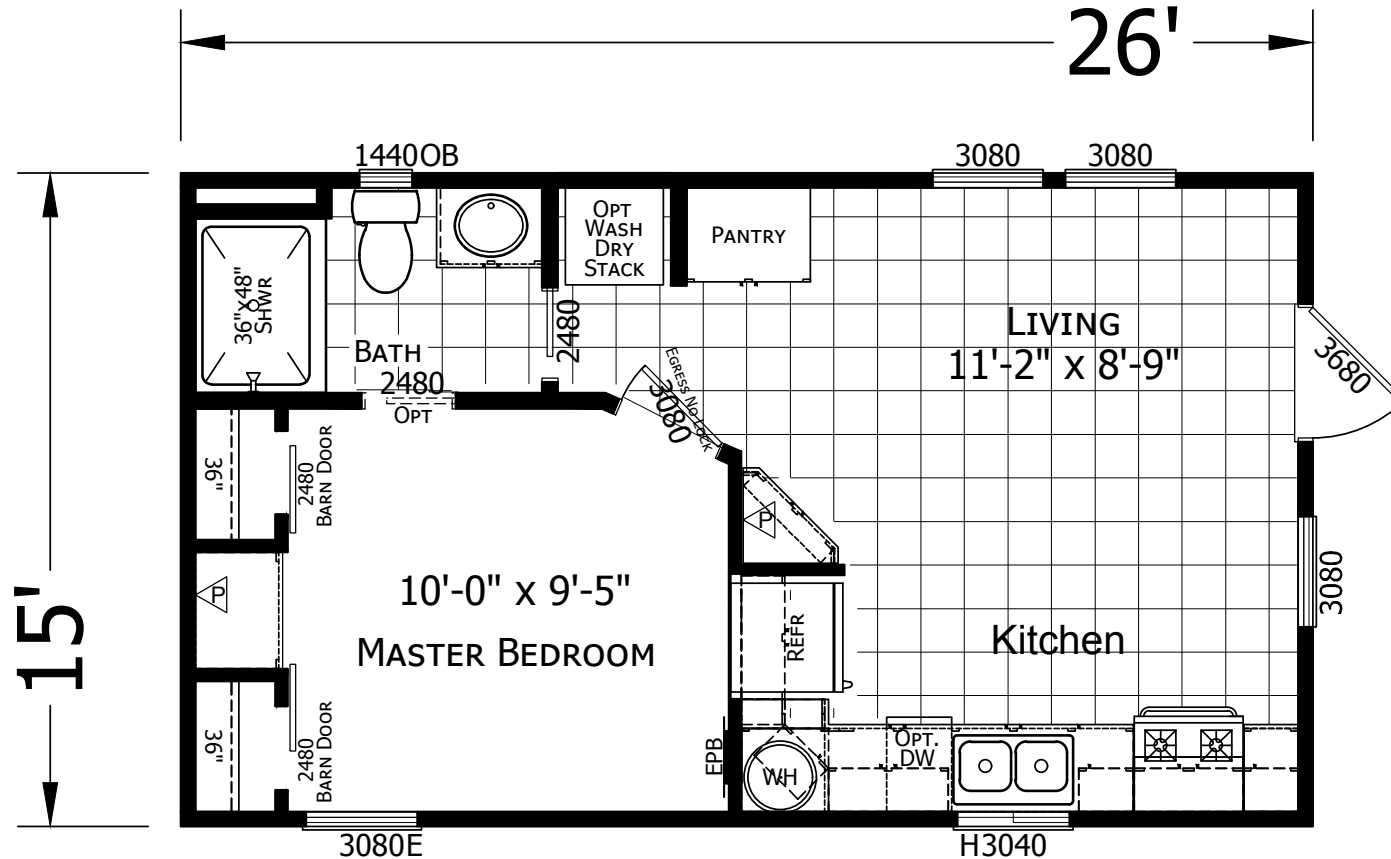

Saint Joe

American River Series

398 SQ. FT. (Approximate) 1 Bedroom, 1 Bath

Last Updated: 9-22-22

CHAMPION HOMES CENTER

1442 Sunnyside Rd.
Weiser, ID 83672

WE.ParkModelsDirect.com | 1-800-862-4956

IMPORTANT: Champion Homes reserves the right to modify, cancel or substitute products or features of this event at any time without prior notice or obligation. Pictures and other promotional materials are representative and may depict or contain floor plans, square footages, elevations, options, upgrades, extra design features, decorations, floor coverings, specialty light fixtures, custom paint and wall coverings, window treatments, landscaping, sound and alarm systems, furnishings, appliances, and other designer/decorator features and amenities that are not included as part of the home and/or may not be available at all locations. Home, pricing and community information is subject to change, and homes to prior sale, at any time without notice or obligation. ©2020 Alta Cima Corp. All rights reserved.