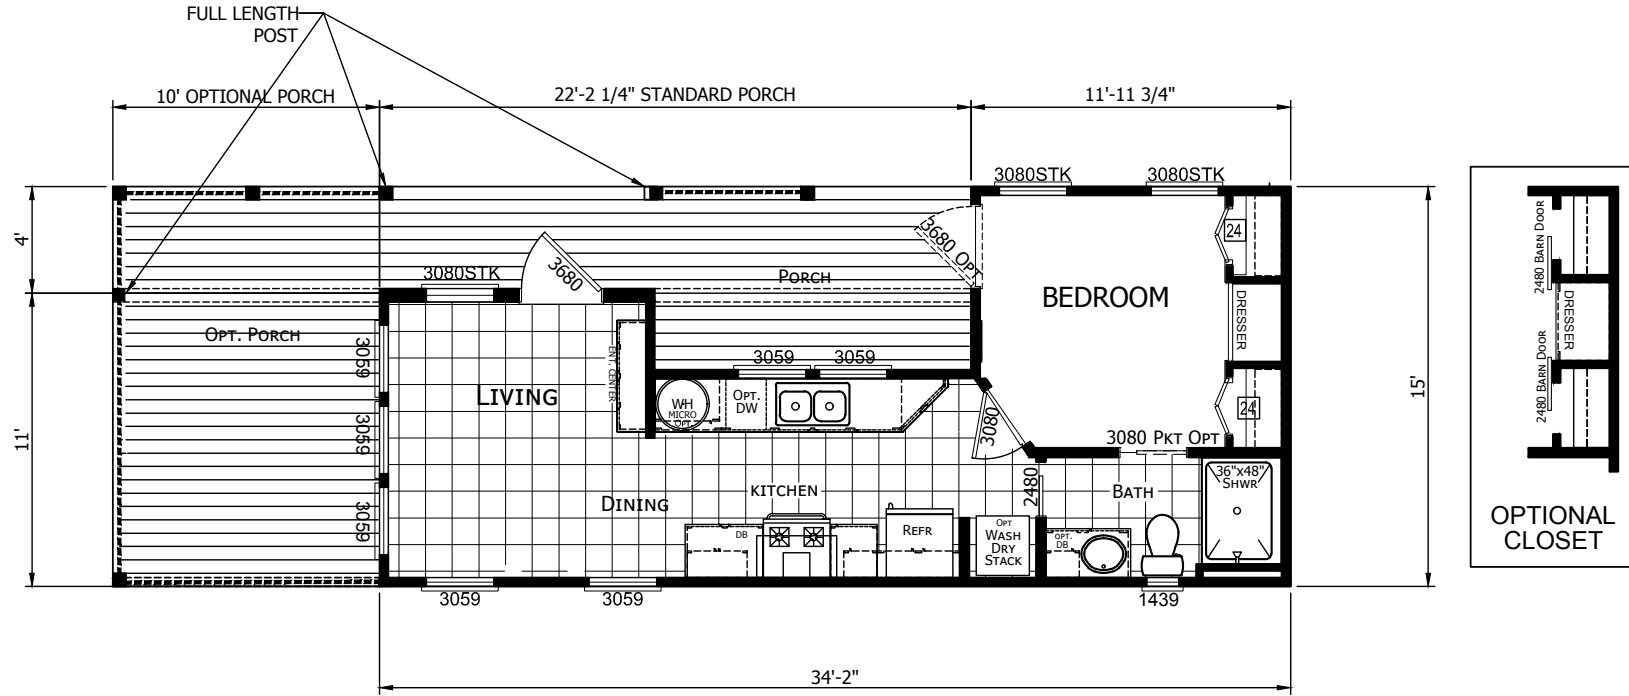

Rigby

American River Series

399 SQ. FT. (Approximate) 1 Bedroom, 1 Bath

Last Updated: 12-7-22

CHAMPION HOMES CENTER
1442 Sunnyside Rd.
Weiser, ID 83672

STANDARD PORCH = 123 sq. ft.
OPTIONAL PORCH = 150 sq. ft.