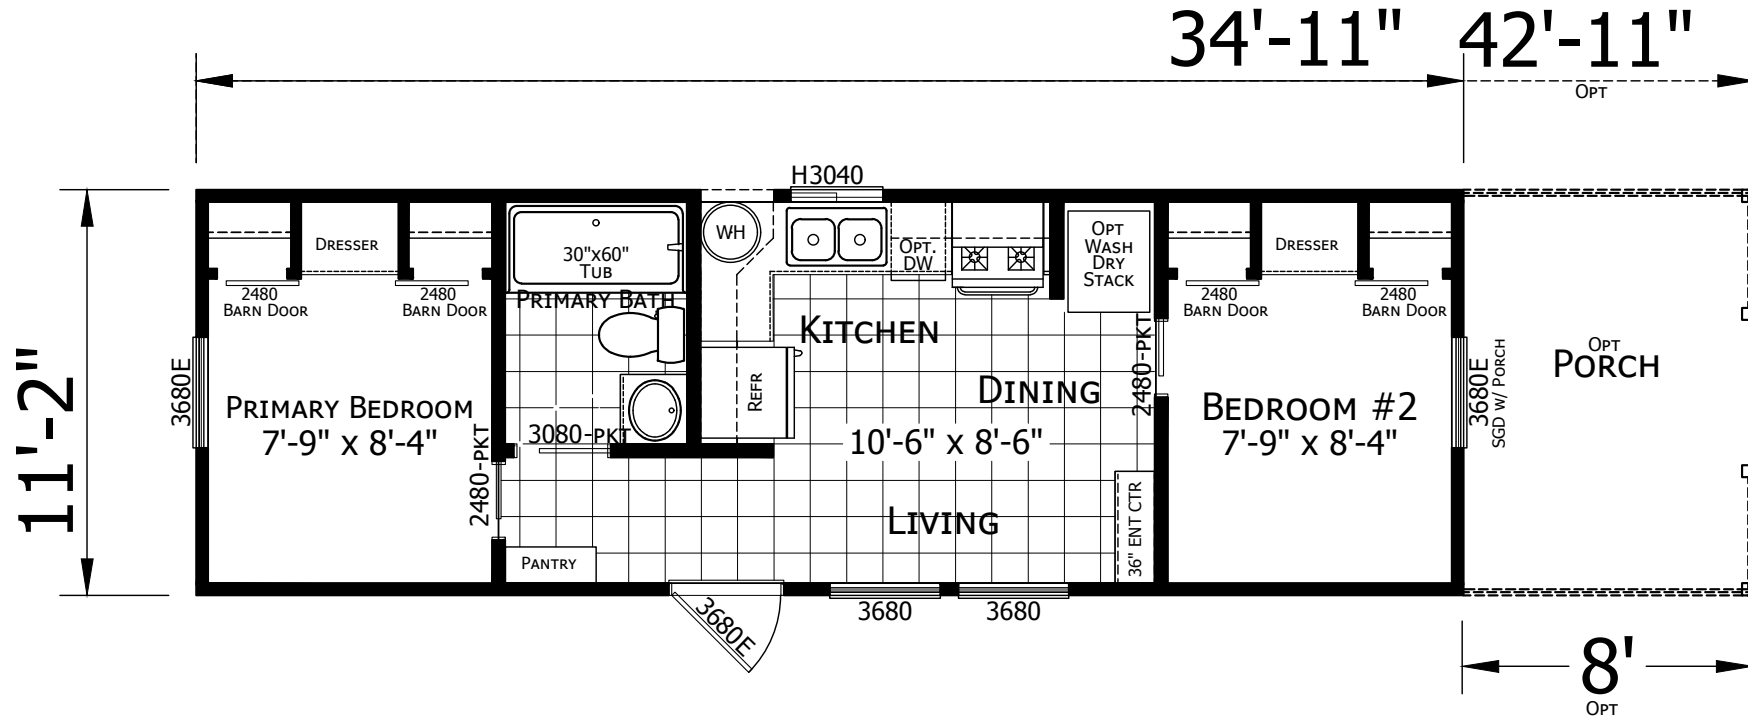

Fox Hill

American River Series

390 SQ. FT. (Approximate) 1 Bedroom, 1 Bath

Last Updated: 2-21-23

CHAMPION HOMES CENTER
 1442 Sunnyside Rd.
 Weiser, ID 83672

WE.ParkModelsDirect.com | 1-800-862-4956

IMPORTANT: Champion Homes reserves the right to modify, cancel or substitute products or features of this event at any time without prior notice or obligation. Pictures and other promotional materials are representative and may depict or contain floor plans, square footages, elevations, options, upgrades, extra design features, decorations, floor coverings, specialty light fixtures, custom paint and wall coverings, window treatments, landscaping, sound and alarm systems, furnishings, appliances, and other designer/decorator features and amenities that are not included as part of the home and/or may not be available at all locations. Home, pricing and community information is subject to change, and homes to prior sale, at any time without notice or obligation. ©2020 Alta Cima Corp. All rights reserved.