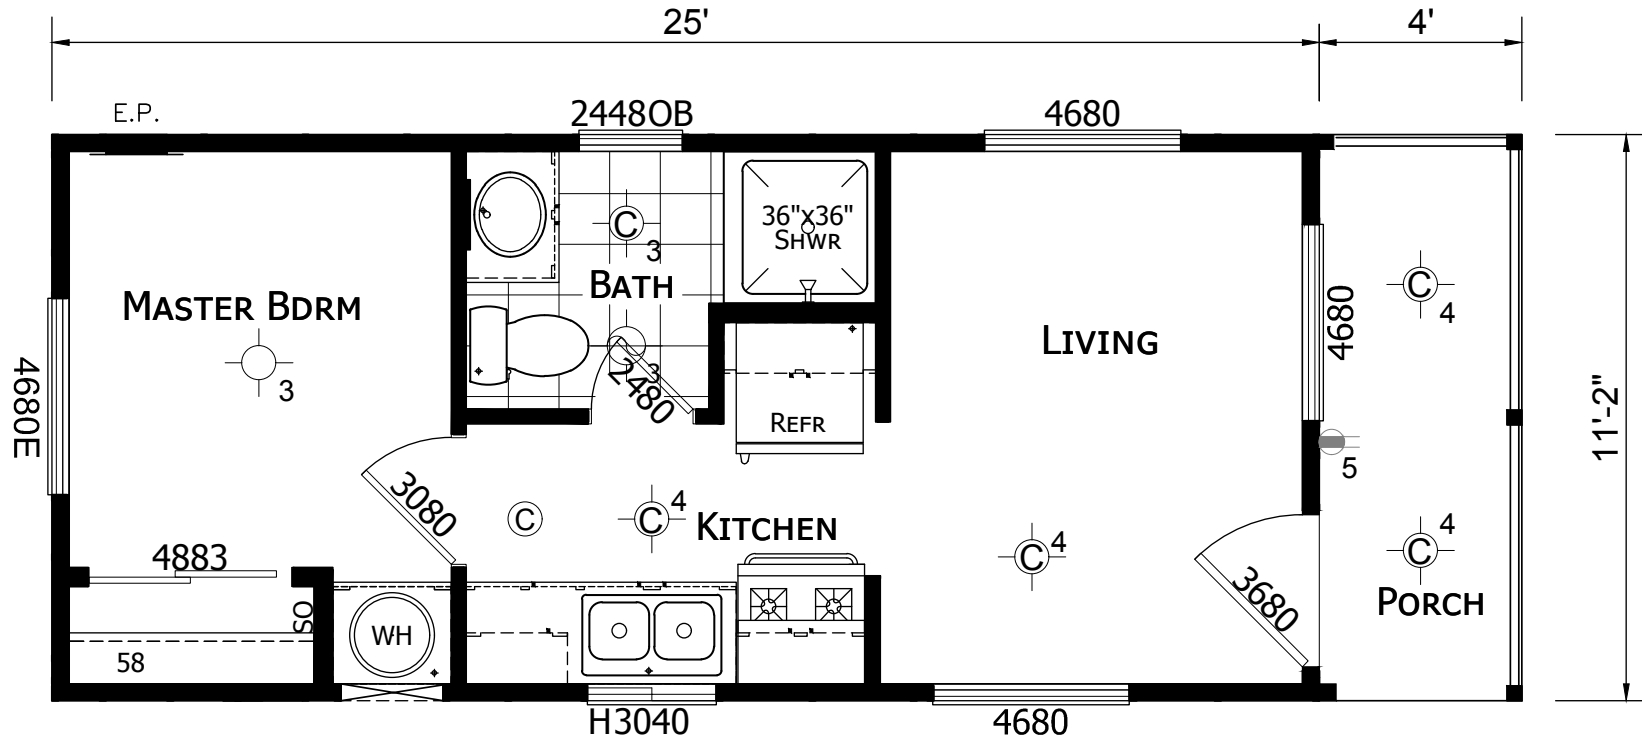

Dearborn

Northwest River Series

324 SQ. FT. (Approximate) 1 Bedroom, 1 Bath

Last Updated: 1-19-23

CHAMPION HOMES CENTER
1442 Sunnyside Rd.
Weiser, ID 83672

WE.ParkModelsDirect.com | 1-800-862-4956

IMPORTANT: Champion Homes reserves the right to modify, cancel or substitute products or features of this event at any time without prior notice or obligation. Pictures and other promotional materials are representative and may depict or contain floor plans, square footages, elevations, options, upgrades, extra design features, decorations, floor coverings, specialty light fixtures, custom paint and wall coverings, window treatments, landscaping, sound and alarm systems, furnishings, appliances, and other designer/decorator features and amenities that are not included as part of the home and/or may not be available at all locations. Home, pricing and community information is subject to change, and homes to prior sale, at any time without notice or obligation. ©2020 Champion Homes. All rights reserved.