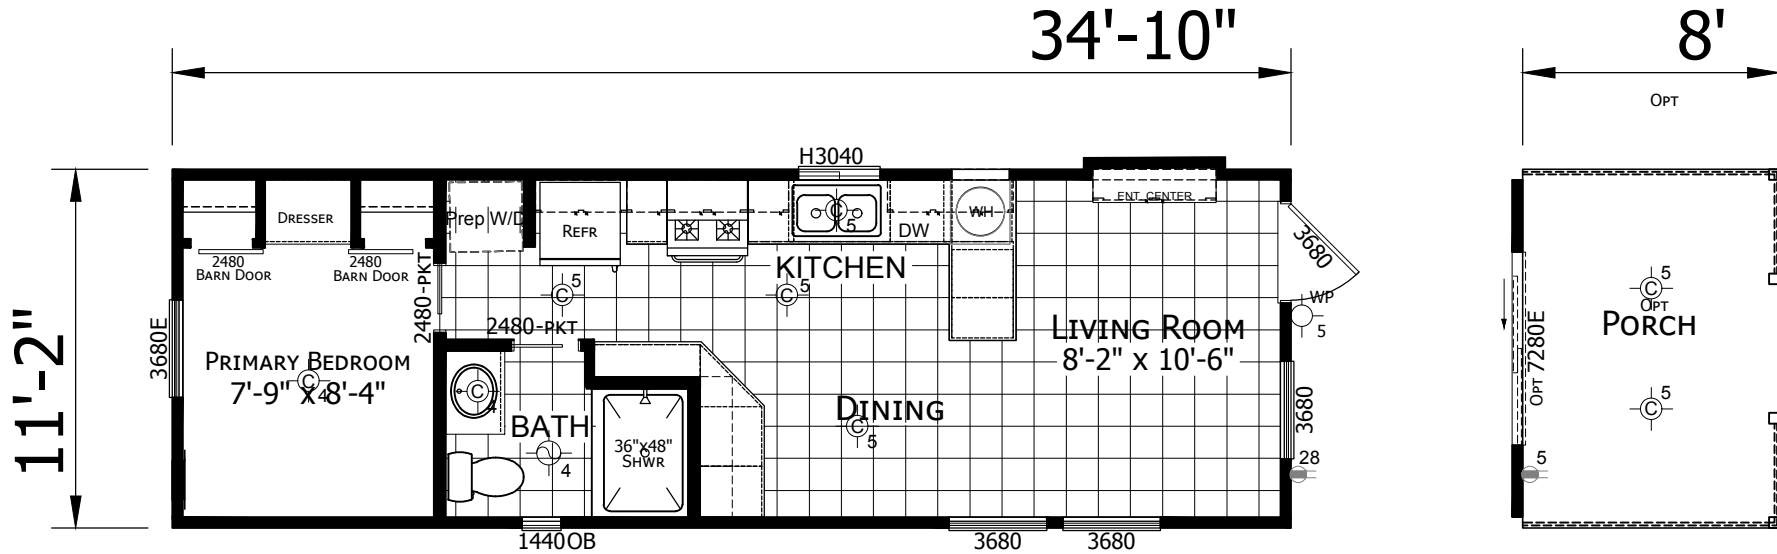

Cold Spring

American River Series

390 SQ. FT. (Approximate) 1 Bedroom, 1 Bath

Last Updated: 9-29-23

CHAMPION HOMES CENTER

1442 Sunnyside Rd.
Weiser, ID 83672

WE.ParkModelsDirect.com | 1-800-862-4956

IMPORTANT: Champion Homes reserves the right to modify, cancel or substitute products or features of this event at any time without prior notice or obligation. Pictures and other promotional materials are representative and may depict or contain floor plans, square footages, elevations, options, upgrades, extra design features, decorations, floor coverings, specialty light fixtures, custom paint and wall coverings, window treatments, landscaping, sound and alarm systems, furnishings, appliances, and other designer/decorator features and amenities that are not included as part of the home and/or may not be available at all locations. Home, pricing and community information is subject to change, and homes to prior sale, at any time without notice or obligation. ©2020 Alta Cima Corp. All rights reserved.