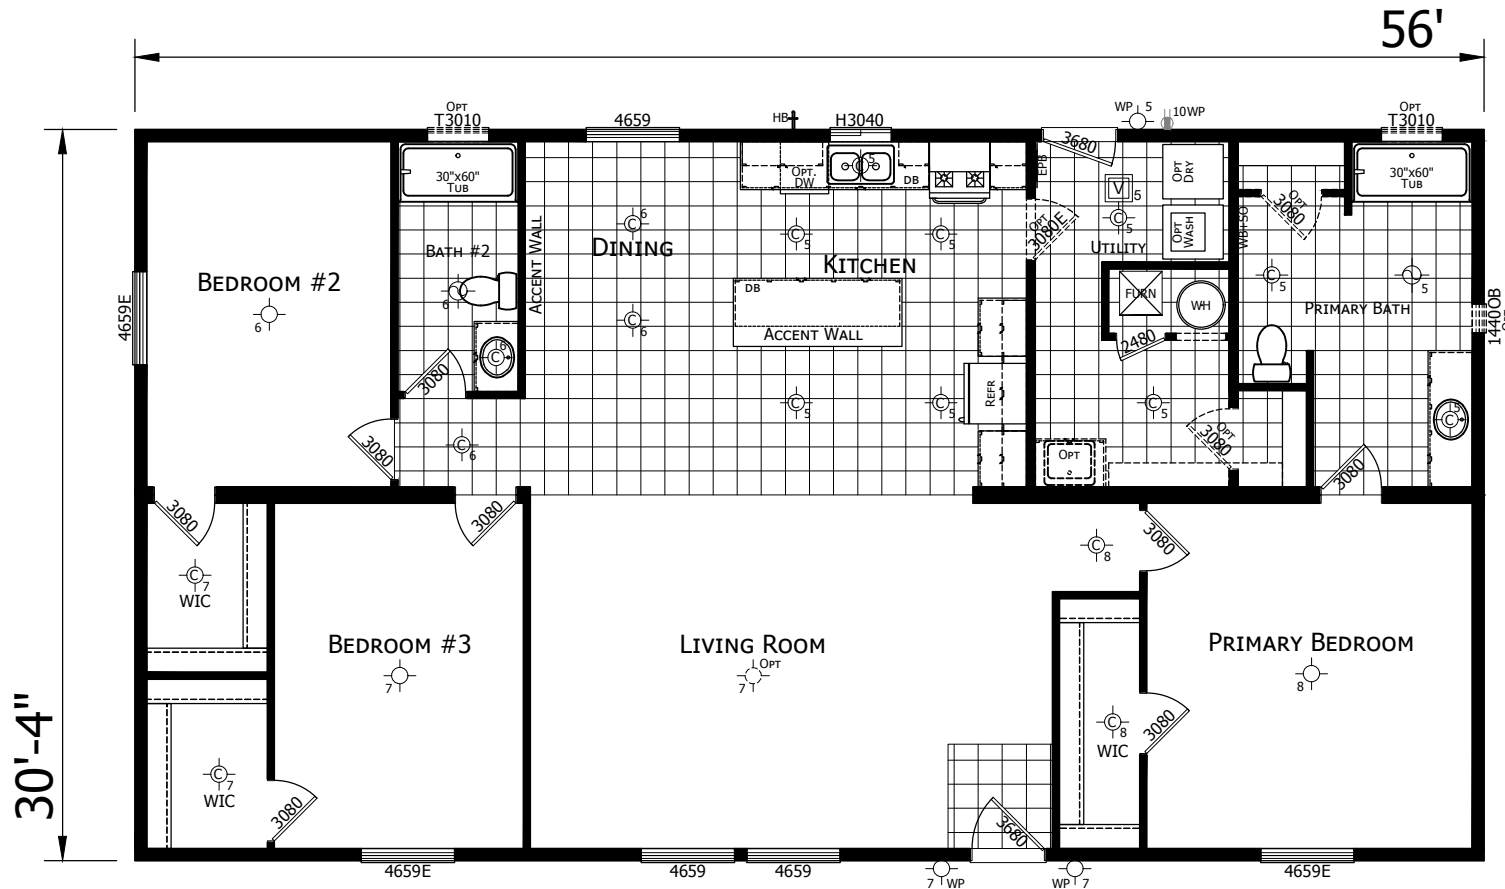

Wooleys

Champion Noble Series

1,698 SQ. FT. (Approximate) 3 Bedroom, 2 Bath

Last Updated: 12-13-24

CHAMPION HOMES CENTER
1442 Sunnyside Rd.
Weiser, ID 83672

FactoryExpoHomesDirect.com | 1-800-419-3568

IMPORTANT: Champion Homes reserves the right to modify, cancel or substitute products or features of this event at any time without prior notice or obligation. Pictures and other promotional materials are representative and may depict or contain floor plans, square footages, elevations, options, upgrades, extra design features, decorations, floor coverings, specialty light fixtures, custom paint and wall coverings, window treatments, landscaping, sound and alarm systems, furnishings, appliances, and other designer/decorator features and amenities that are not included as part of the home and/or may not be available at all locations. Home, pricing and community information is subject to change, and homes to prior sale, at any time without notice or obligation. ©2020 Champion Homes. All rights reserved.