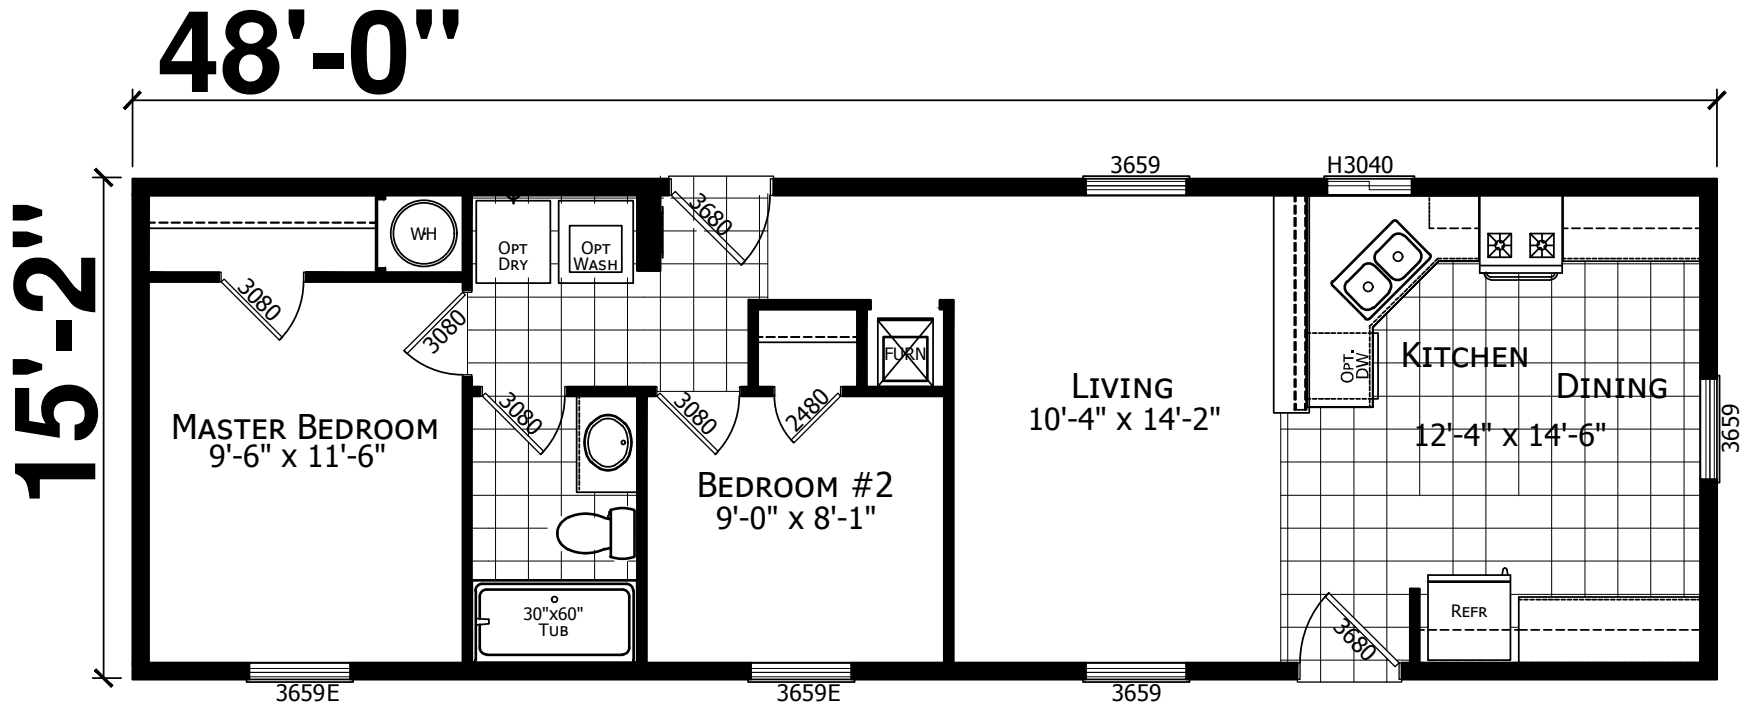

Tahoe

Factory Advantage Series

728 SQ. FT. (Approximate) 2 Bedroom, 1 Bath

Last Updated: 12-7-22

CHAMPION HOMES CENTER

1442 Sunnyside Rd.
Weiser, ID 83672

FactoryExpoHomesDirect.com | 1-800-419-3568

IMPORTANT: Champion Homes reserves the right to modify, cancel or substitute products or features of this event at any time without prior notice or obligation. Pictures and other promotional materials are representative and may depict or contain floor plans, square footages, elevations, options, upgrades, extra design features, decorations, floor coverings, specialty light fixtures, custom paint and wall coverings, window treatments, landscaping, sound and alarm systems, furnishings, appliances, and other designer/decorator features and amenities that are not included as part of the home and/or may not be available at all locations. Home, pricing and community information is subject to change, and homes to prior sale, at any time without notice or obligation. ©2020 Alta Cima Corp. All rights reserved.