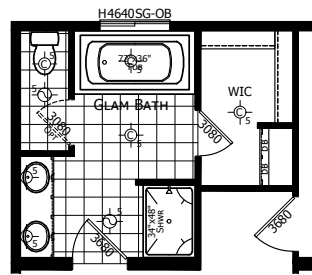

Rexburg

DreamWorks Series

2,027 SQ. FT. (Approximate) 4 Bedroom, 2 Bath

Last Updated: 4-26-24

Optional Glamour Bath

CHAMPION HOMES CENTER

1442 Sunnyside Rd.
Weiser, ID 83672

FactoryExpoHomesDirect.com | 1-800-419-3568