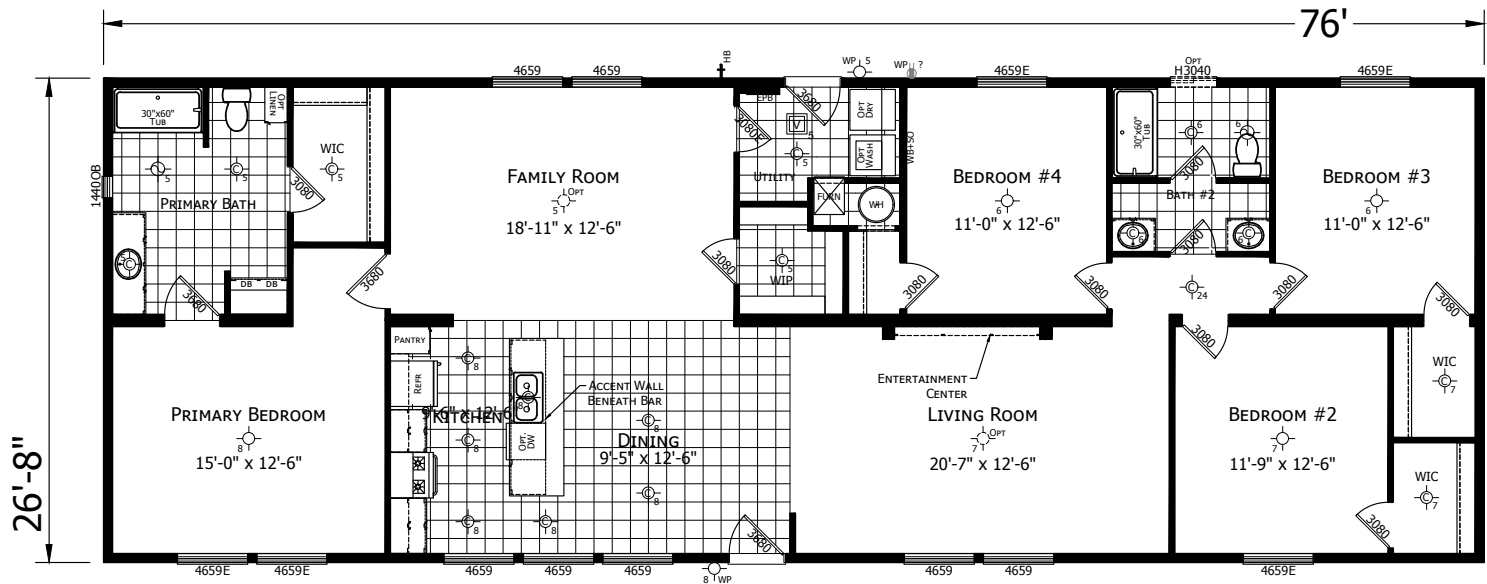

Rexburg

DreamWorks Series

2,027 SQ. FT. (Approximate) 4 Bedroom, 2 Bath

Last Updated: 4-26-24

Optional Glamour Bath

CHAMPION HOMES CENTER

1442 Sunnyside Rd.
Weiser, ID 83672

FactoryExpoHomesDirect.com | 1-800-419-3568