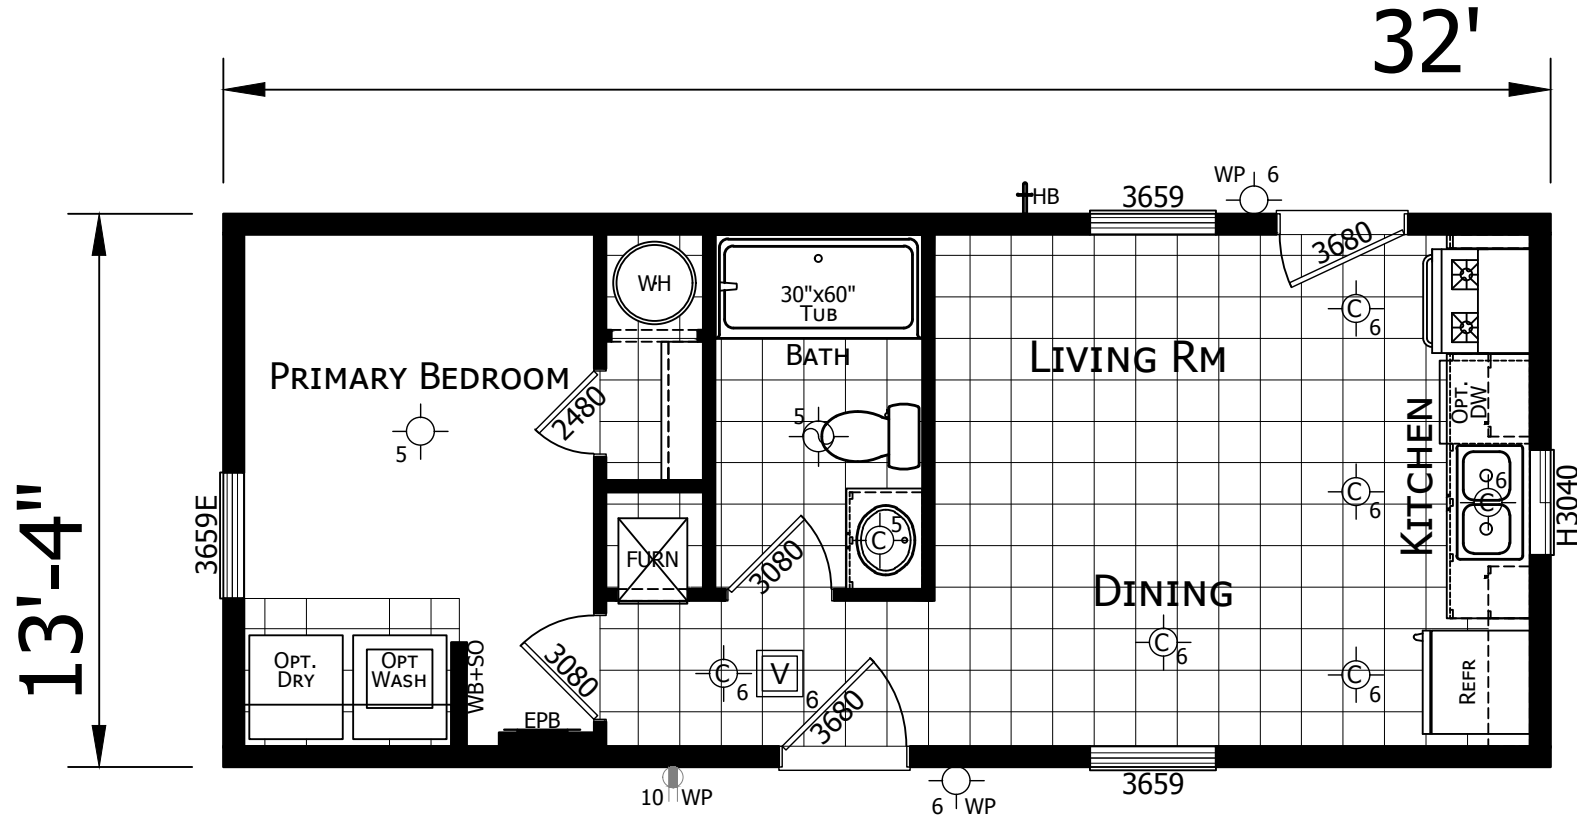

# Magee

Winchester Series

427 SQ. FT. (Approximate) 1 Bedroom, 1 Bath

Last Updated: 9-25-23