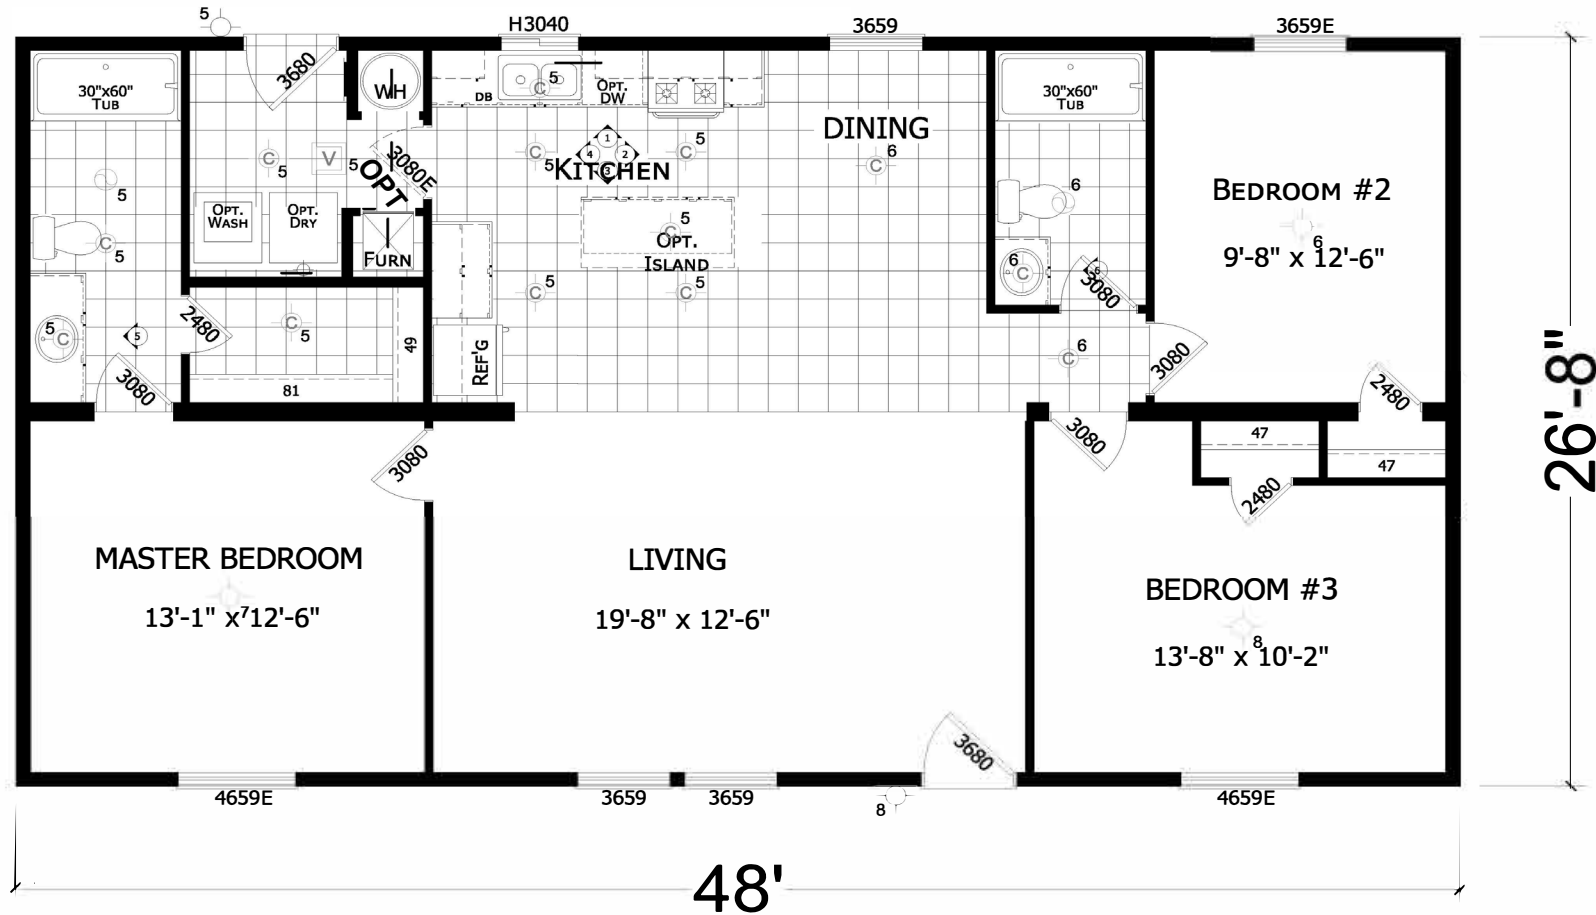

# Factory Expo

"Factory Direct Value" HOME CENTERS

3 Bedrooms, 2 Baths  
Approx. 1,280 Sq. Ft.

Last Updated: 7-17-19

Factory Expo Home Centers  
1442 Sunnyside Road  
Weiser, Idaho 83672

I authorize Factory Expo to build my house, per this plan.