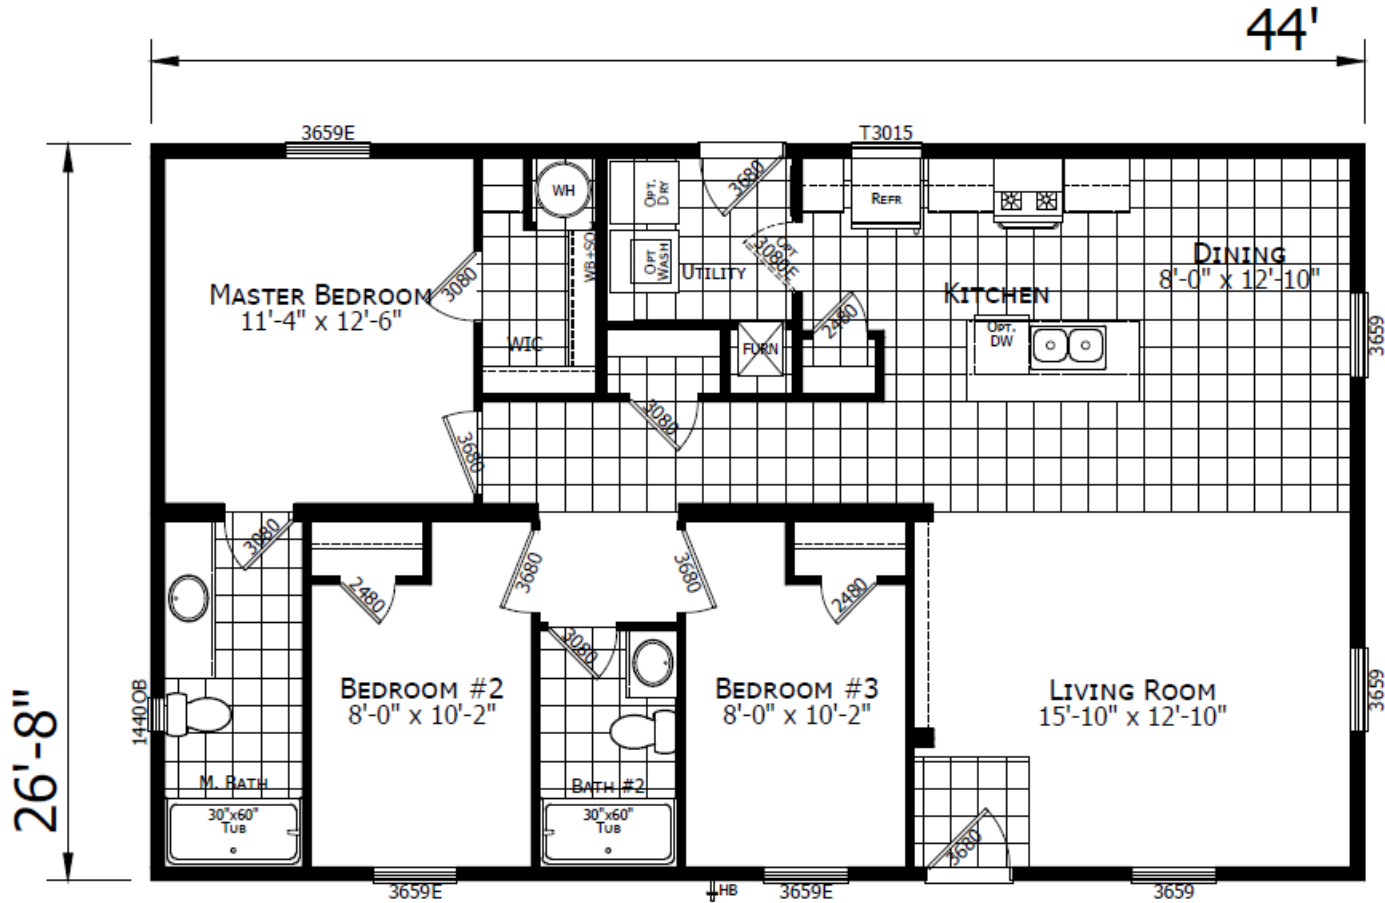

Kersey

DreamWorks Series

1,173 SQ. FT. (Approximate) 3 Bedroom, 2 Bath

Last Updated: 1-24-23

CHAMPION HOMES CENTER

1442 Sunnyside Rd.
Weiser, ID 83672

FactoryExpoHomesDirect.com | 1-800-419-3568

IMPORTANT: Champion Homes reserves the right to modify, cancel or substitute products or features of this event at any time without prior notice or obligation. Pictures and other promotional materials are representative and may depict or contain floor plans, square footages, elevations, options, upgrades, extra design features, decorations, floor coverings, specialty light fixtures, custom paint and wall coverings, window treatments, landscaping, sound and alarm systems, furnishings, appliances, and other designer/decorator features and amenities that are not included as part of the home and/or may not be available at all locations. Home, pricing and community information is subject to change, and homes to prior sale, at any time without notice or obligation. ©2020 Champion Homes. All rights reserved.