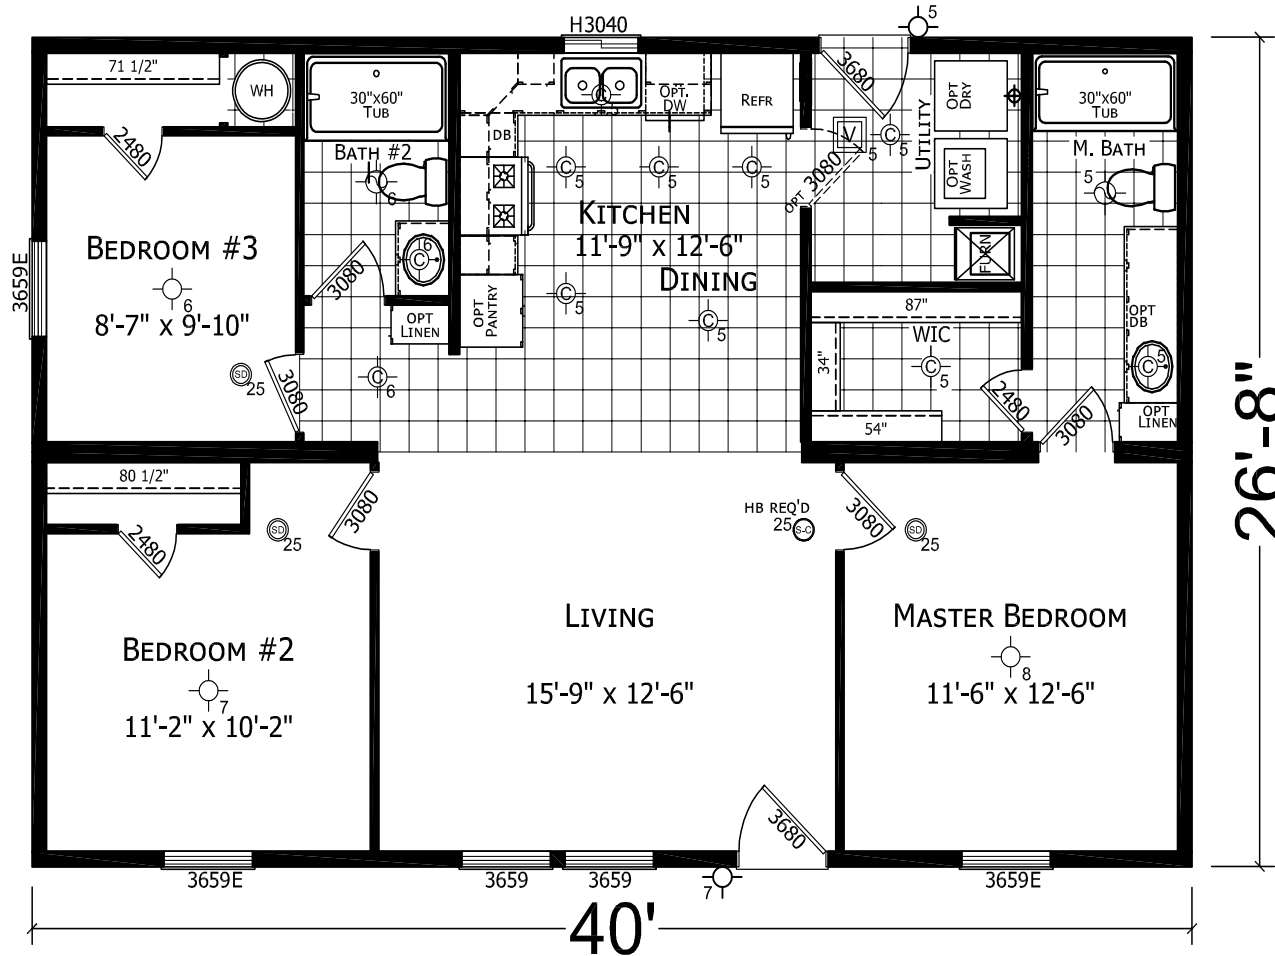

Galloway

Factory Advantage Series

Factory Expo

"Factory Direct Value" HOME CENTERS

3 Bedrooms, 2 Baths
Approx. 1,067 Sq. Ft.

Last Updated: 7-17-19

Factory Expo Home Centers
1442 Sunnyside Road
Weiser, Idaho 83672