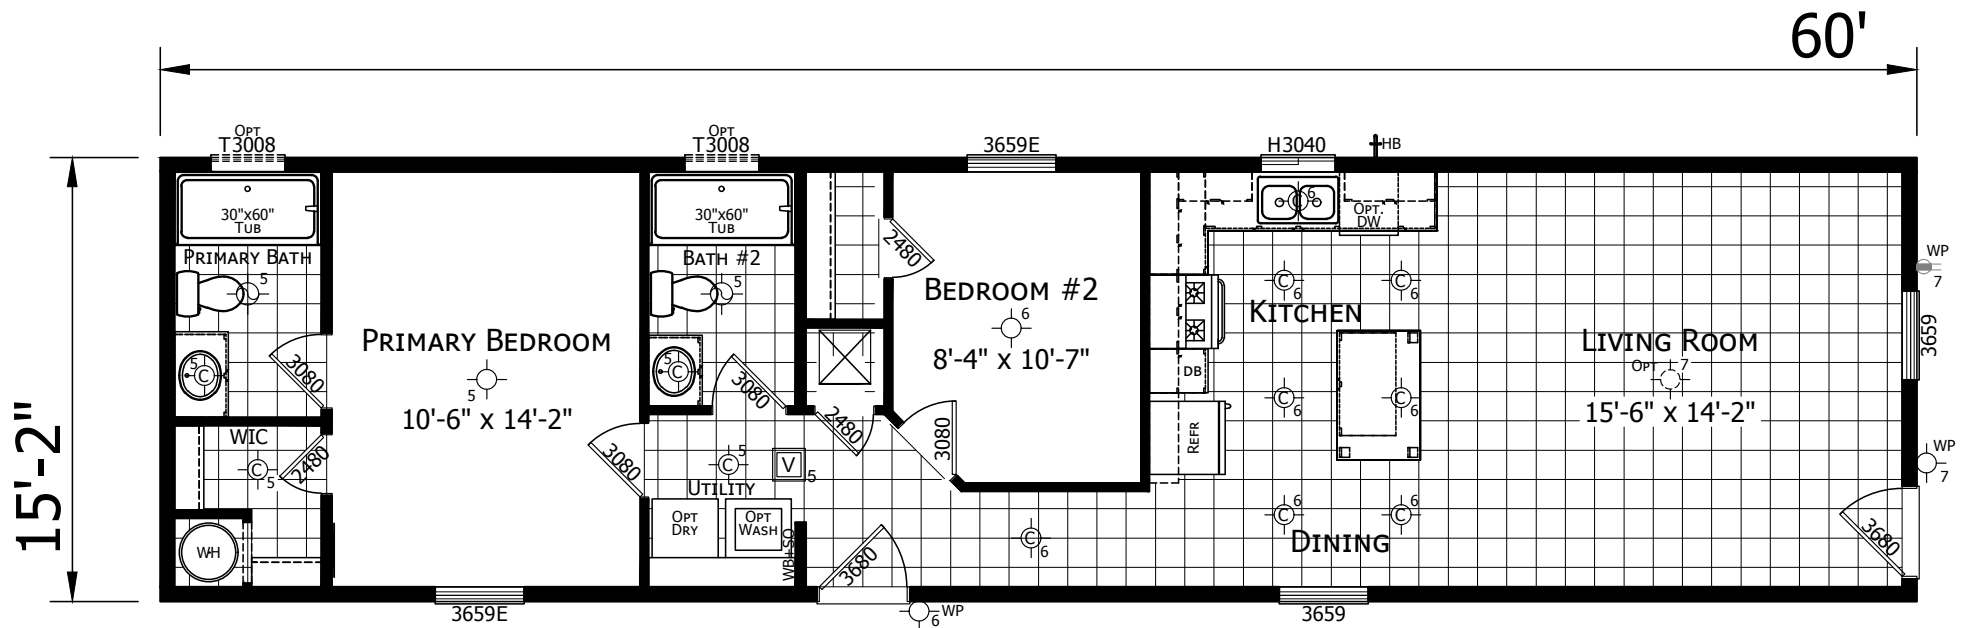

Cotton

Winchester Series

910 SQ. FT. (Approximate) 2 Bedroom, 2 Bath

Last Updated: 11-18-24

CHAMPION HOMES CENTER

1442 Sunnyside Rd.
Weiser, ID 83672

FactoryExpoHomesDirect.com | 1-800-419-3568

IMPORTANT: Champion Homes reserves the right to modify, cancel or substitute products or features of this event at any time without prior notice or obligation. Pictures and other promotional materials are representative and may depict or contain floor plans, square footages, elevations, options, upgrades, extra design features, decorations, floor coverings, specialty light fixtures, custom paint and wall coverings, window treatments, landscaping, sound and alarm systems, furnishings, appliances, and other designer/decorator features and amenities that are not included as part of the home and/or may not be available at all locations. Home, pricing and community information is subject to change, and homes to prior sale, at any time without notice or obligation. ©2020 Champion Homes. All rights reserved.