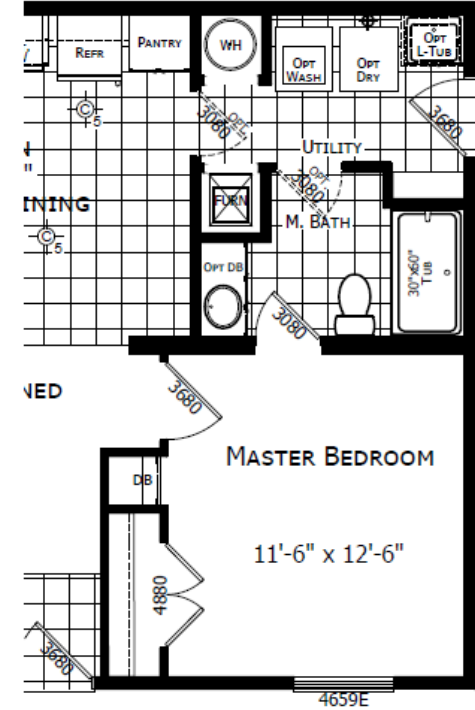

Chalmer

DreamWorks Series

1,067 SQ. FT. (Approximate) 3 Bedroom, 2 Bath

Last Updated: 1-24-23

ALTERNATE END UTILITY
(Kitchen Pantry moves next to Refrigerator)

CHAMPION HOMES CENTER

1442 Sunnyside Rd.
Weiser, ID 83672