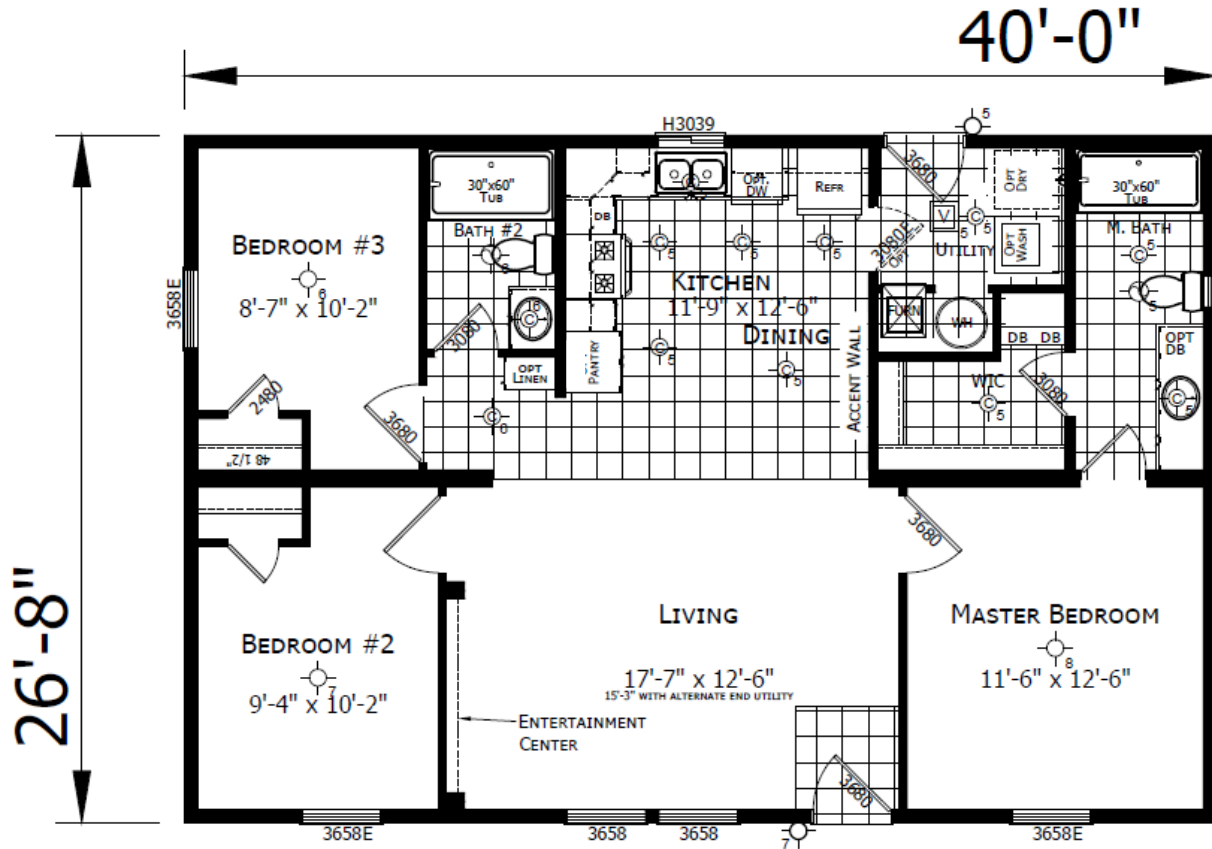

Chalmer

DreamWorks Series

1,067 SQ. FT. (Approximate) 3 Bedroom, 2 Bath

Last Updated: 1-24-23

ALTERNATE END UTILITY
(Kitchen Pantry moves next to Refrigerator)

CHAMPION HOMES CENTER

1442 Sunnyside Rd.
Weiser, ID 83672