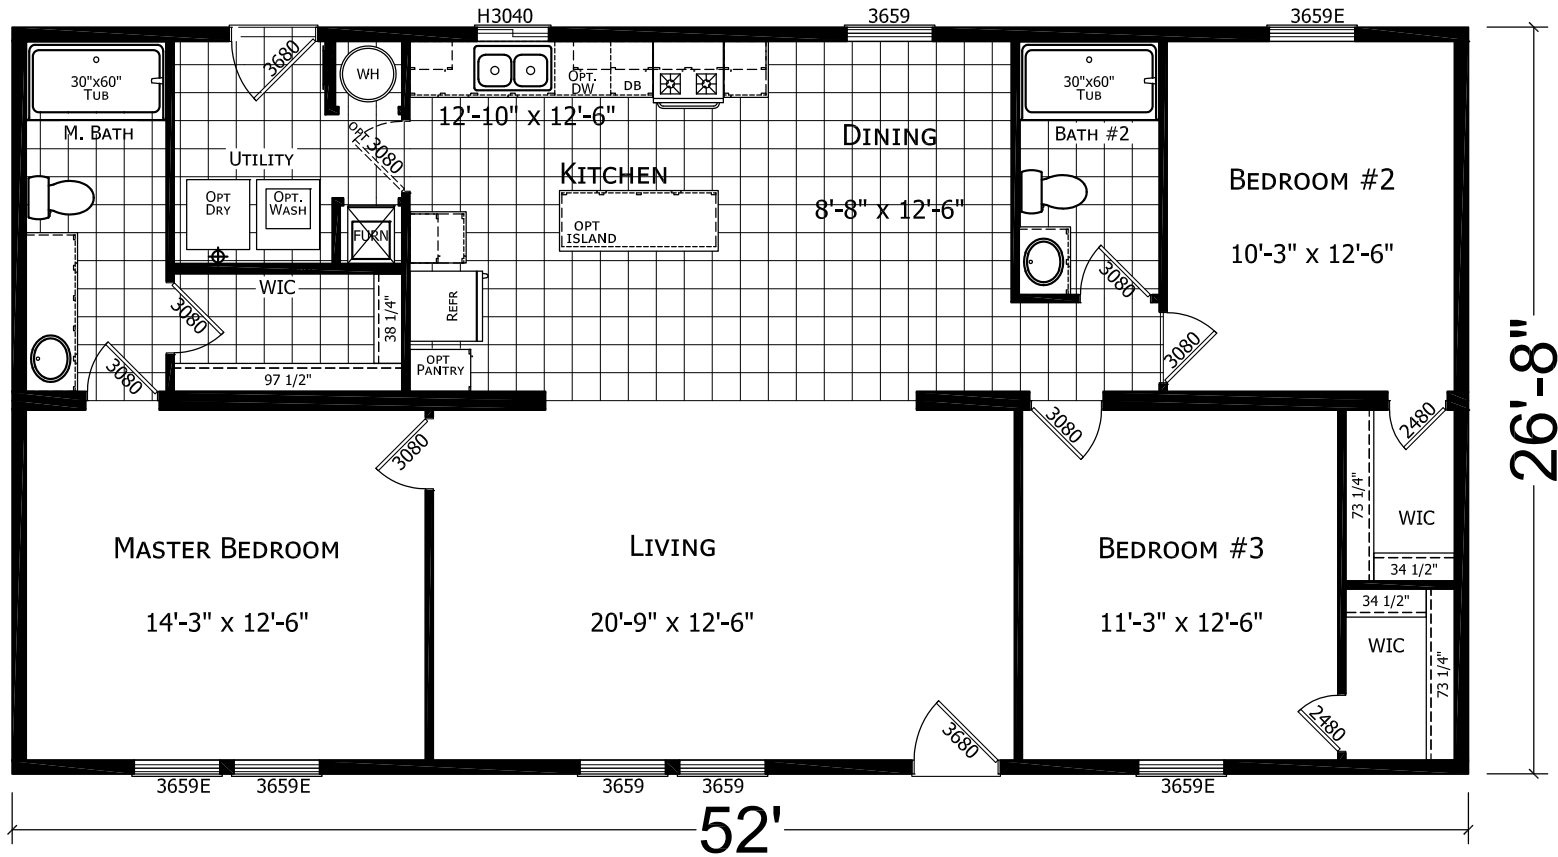

# Factory Expo

"Factory Direct Value" HOME CENTERS

3 Bedrooms, 2 Baths  
Approx. 1,387 Sq. Ft.

Last Updated: 9-20-19

Factory Expo Home Centers  
1442 Sunnyside Road  
Weiser, Idaho 83672

I authorize Factory Expo to build my house, per this plan.  
X \_\_\_\_\_  
Customer Signature/Date