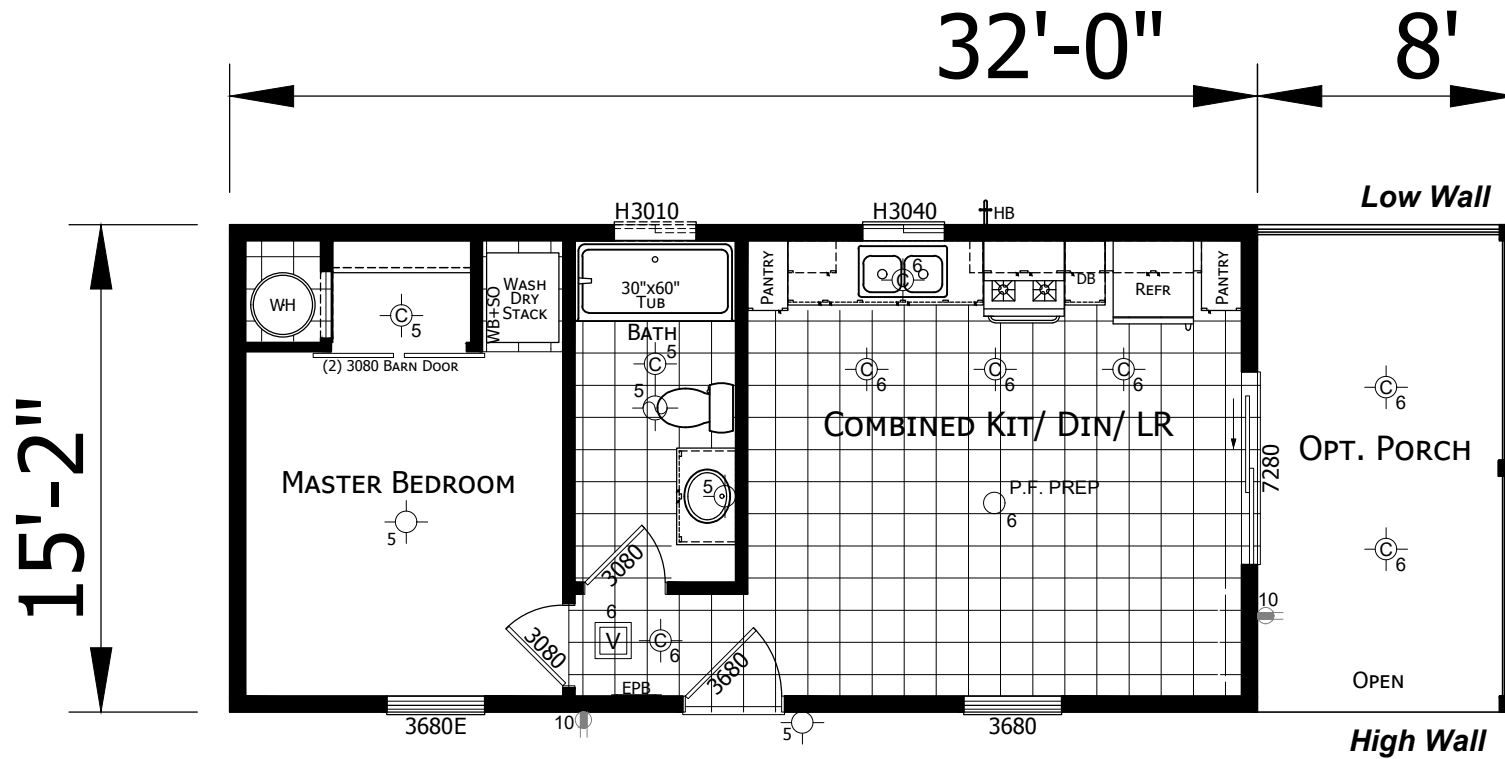

# Bradie

ADU Series

485 SQ. FT. (Approximate) 1 Bedroom, 1 Bath

Last Updated: 5-14-24