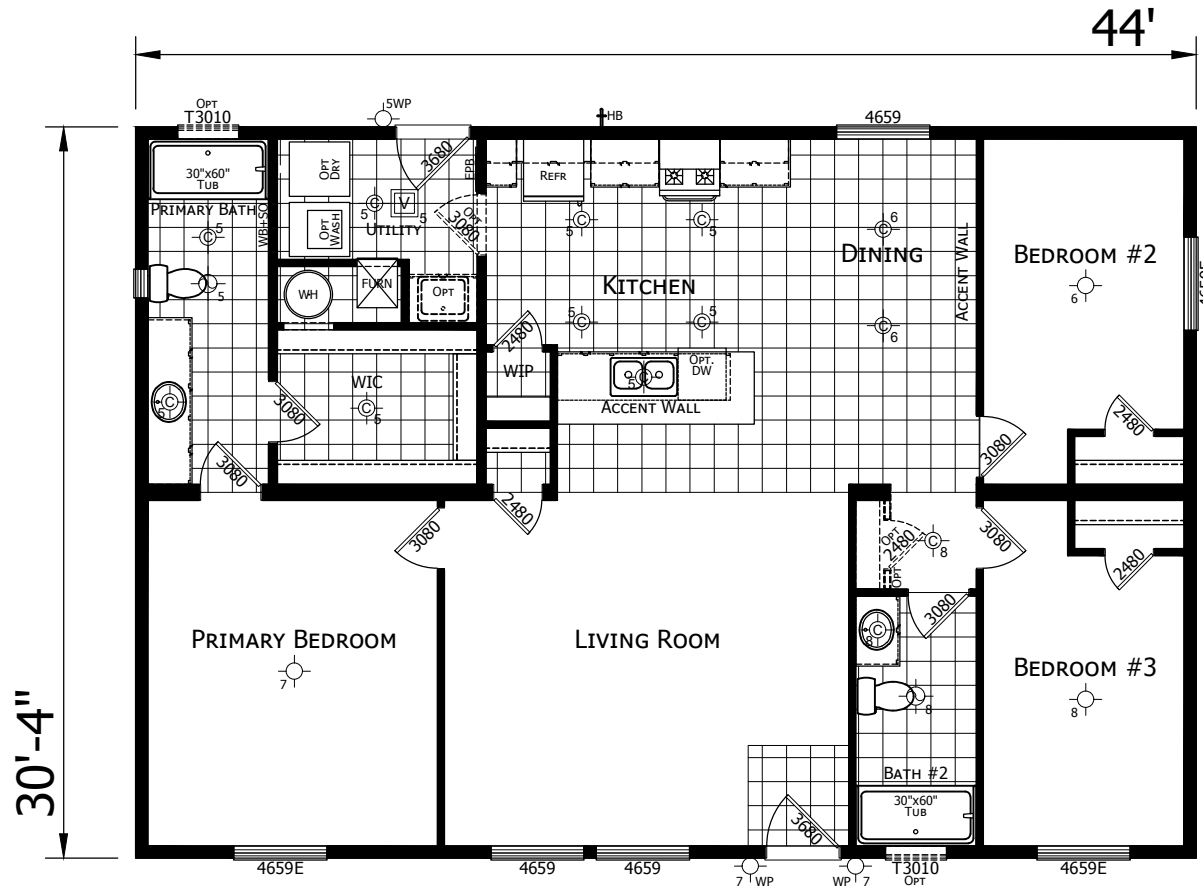

# Bern

Champion Noble Series

1,335 SQ. FT. (Approximate) 3 Bedroom, 2 Bath

Last Updated: 12-13-24

**CHAMPION HOMES CENTER**  
1442 Sunnyside Rd.  
Weiser, ID 83672

**FactoryExpoHomesDirect.com | 1-800-419-3568**