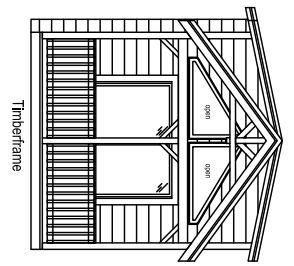

Porch Options

2555 Progress Way • Woodburn, OR 97071
For Detailed Directions See Map On Our Website

1-800-379-2614