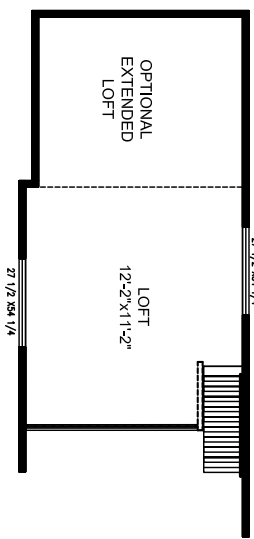

Porch Options

2555 Progress Way • Woodburn, OR 97071
For Detailed Directions See Map On Our Website

1-800-379-2614