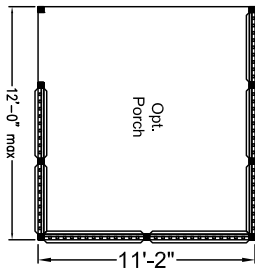

Porch Options

2555 Progress Way • Woodburn, OR 97071
For Detailed Directions See Map On Our Website

1-800-379-2614