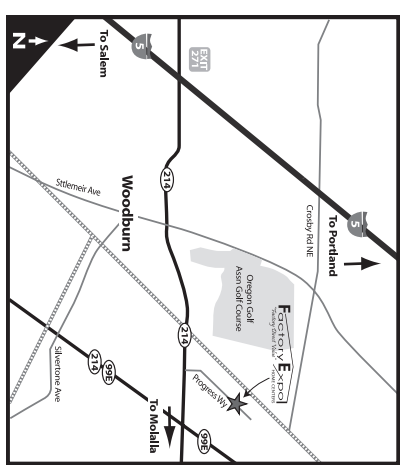

Porch Options

2555 Progress Way • Woodburn, OR 97071
For Detailed Directions See Map On Our Website

1-800-379-2614