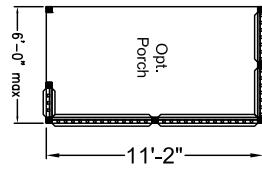

Porch Options

2555 Progress Way • Woodburn, OR 97071
For Detailed Directions See Map On Our Website

1-800-379-2614