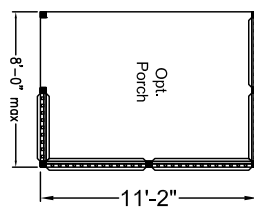

Porch Options

2555 Progress Way • Woodburn, OR 97071
For Detailed Directions See Map On Our Website

1-800-379-2614