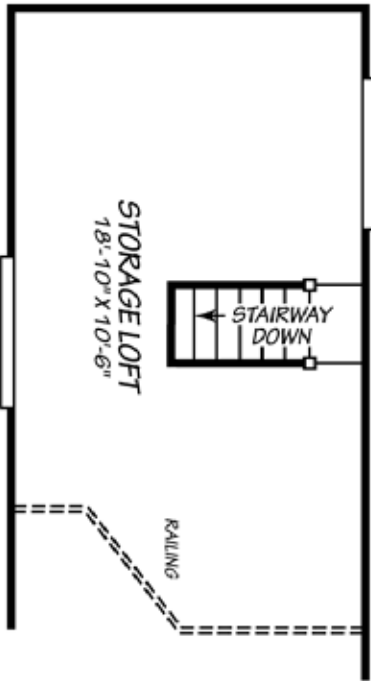

Dorena

McKenzie Series

Park Model
1 Bedroom, 1 Bath
Approx. 399 Sq. Ft.

Last Updated: 11-15-17

Important: Due to our policy of continual improvement, all information in our brochures may vary from actual home. The right is reserved to make changes at any time, without notice or obligation, in colors, materials, specifications, processes, and models. All dimensions and square footage calculations are nominal and approximate figures. Please check with your local sales associate for specific and current information.