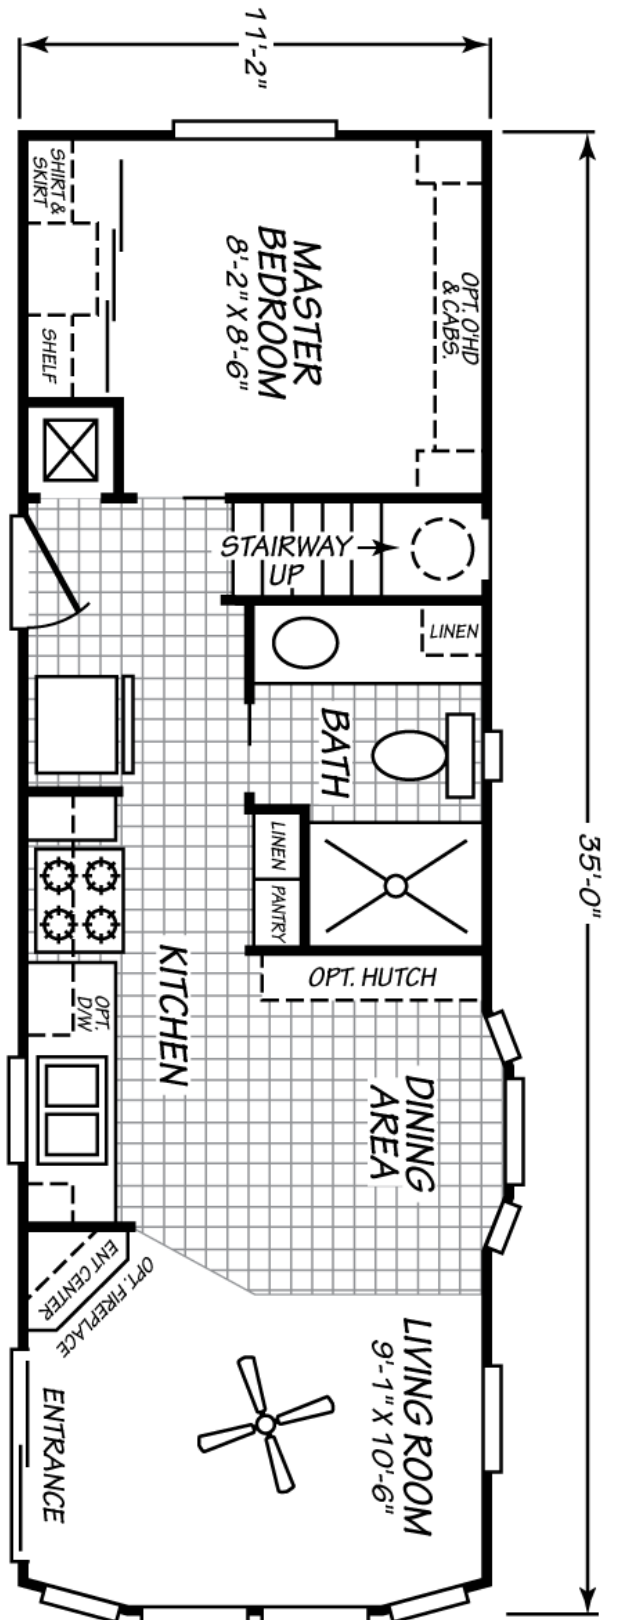

Dorena

McKenzie Series

Park Model
1 Bedroom, 1 Bath
Approx. 399 Sq. Ft.

Last Updated: 11-15-17

Important: Due to our policy of continual improvement, all information in our brochures may vary from actual home. The right is reserved to make changes at any time, without notice or obligation, in colors, materials, specifications, processes, and models. All dimensions and square footage calculations are nominal and approximate figures. Please check with your local sales associate for specific and current information.