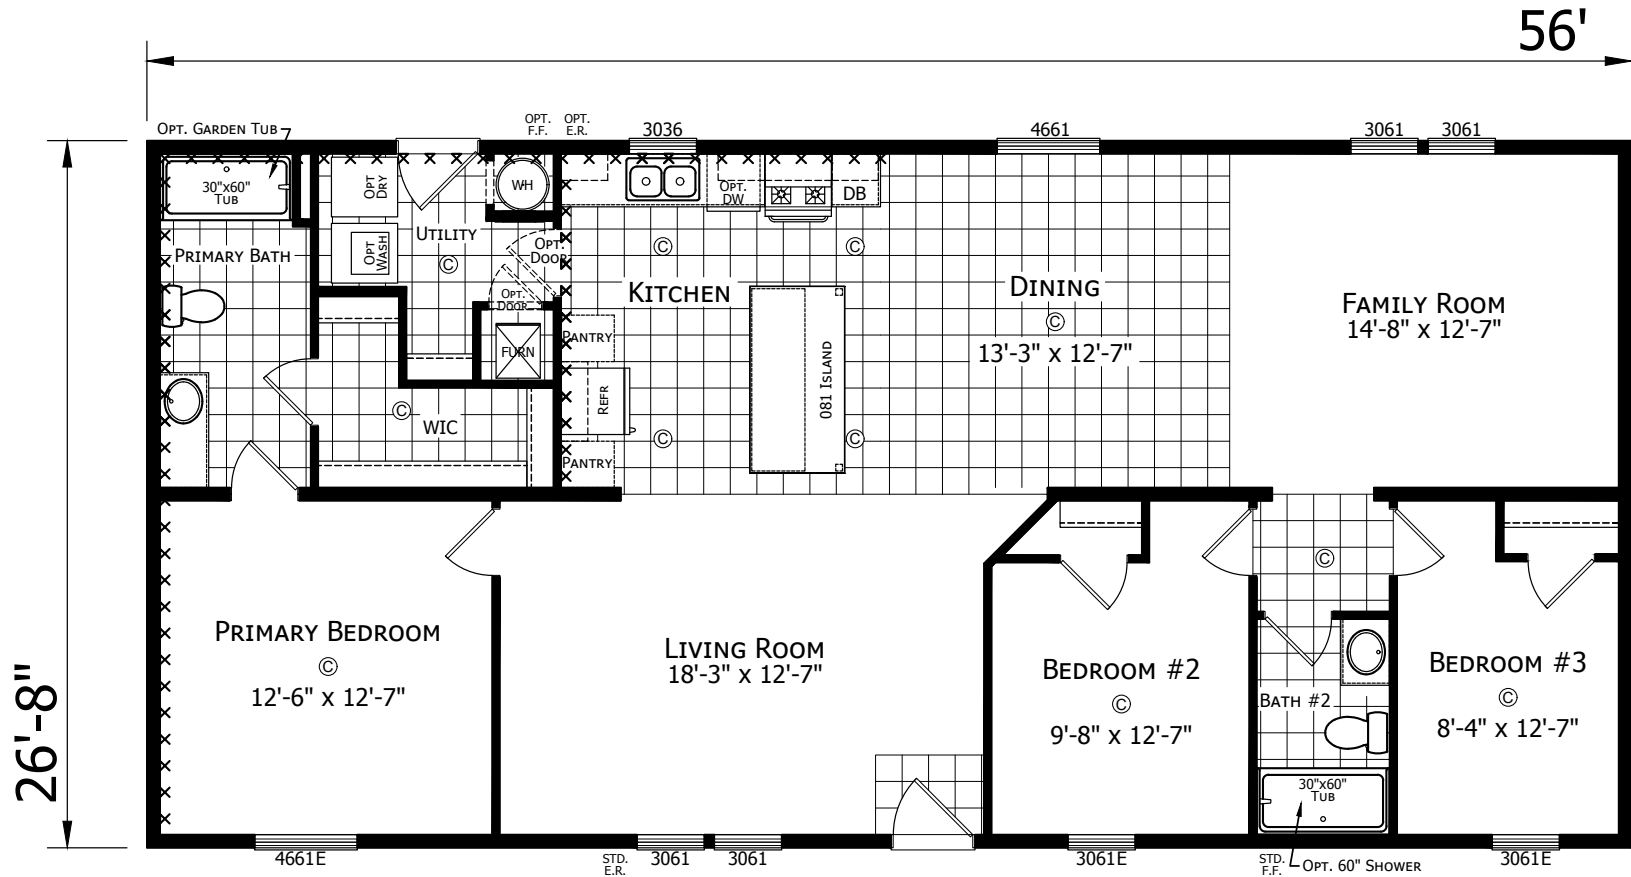

Wynnedale

Dutch Aspire - Multi-Section Series

1,493 SQ. FT. (Approximate) 3 Bedroom, 2 Bath

Last Updated: 2-8-24

CHAMPION HOMES CENTER
6855 West 700 South
Topeka, IN 46571

FactoryDirectMobileHomes.com | 1-800-581-5380