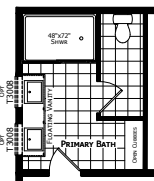

Wickliffe

Dutch Aspire - Multi-Section Series

1,600 SQ. FT. (Approximate) 3 Bedroom, 2 Bath

Last Updated: 2-8-24

OPTIONAL PRIMARY BATH

OPTIONAL ODYSSEY KITCHEN

OPTIONAL FIREPLACE ENTERTAINMENT CENTER

CHAMPION HOMES CENTER
6855 West 700 South
Topeka, IN 46571