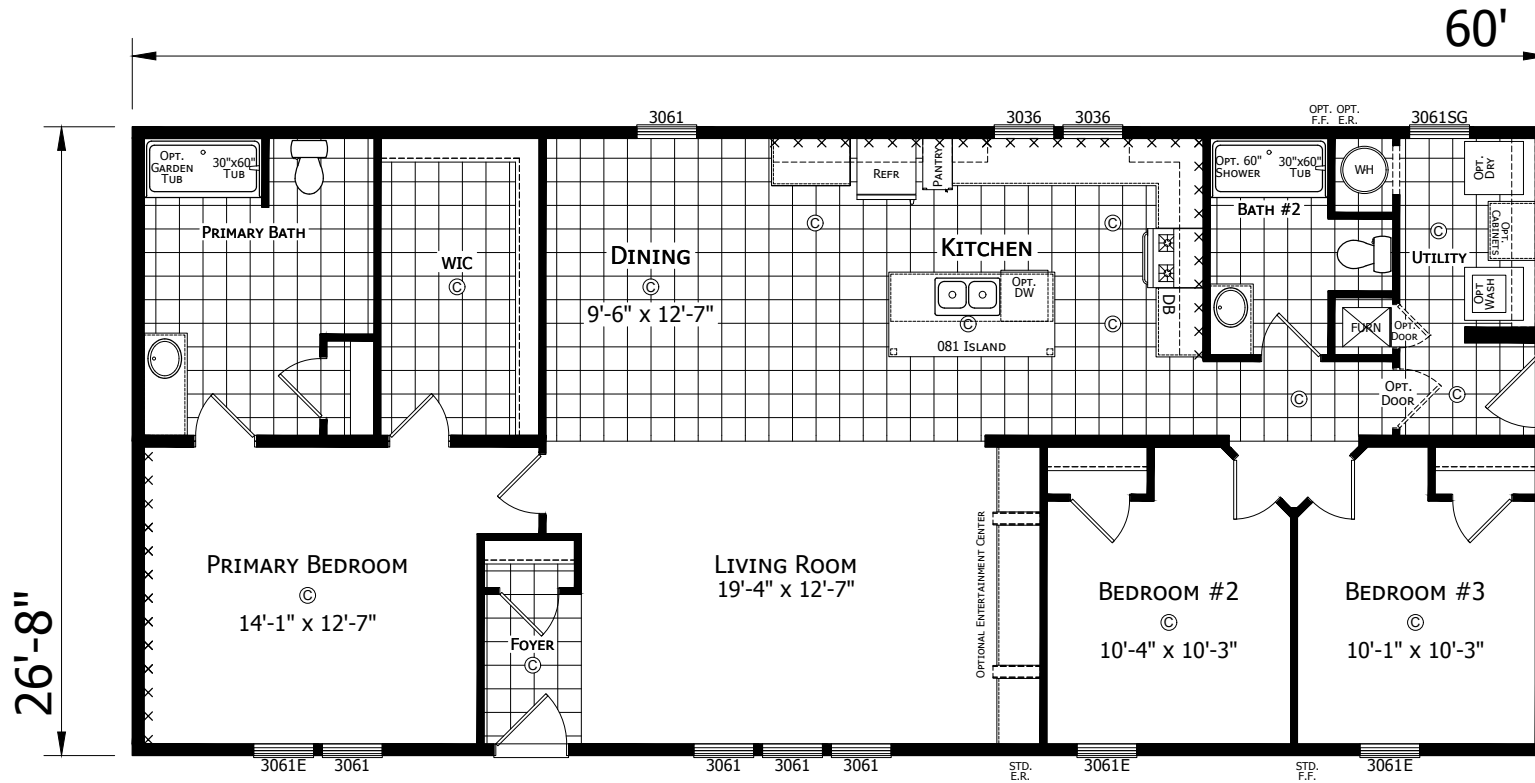

Wickliffe

Dutch Aspire - Multi-Section Series

1,600 SQ. FT. (Approximate) 3 Bedroom, 2 Bath

Last Updated: 2-8-24

OPTIONAL PRIMARY BATH

OPTIONAL ODYSSEY KITCHEN

OPTIONAL FIREPLACE ENTERTAINMENT CENTER

CHAMPION HOMES CENTER
6855 West 700 South
Topeka, IN 46571