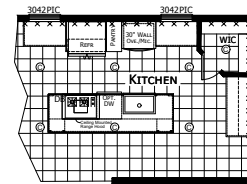

Wickliffe

Dutch Aspire - Multi-Section Series

1,600 SQ. FT. (Approximate) 3 Bedroom, 2 Bath

Last Updated: 2-8-24

OPTIONAL PRIMARY BATH

OPTIONAL ODYSSEY KITCHEN

OPTIONAL FIREPLACE ENTERTAINMENT CENTER

CHAMPION HOMES CENTER
6855 West 700 South
Topeka, IN 46571