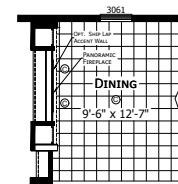

Wickliffe

Dutch Aspire - Multi-Section Series

1,600 SQ. FT. (Approximate) 3 Bedroom, 2 Bath

Last Updated: 2-8-24

OPTIONAL PRIMARY BATH

OPTIONAL ODYSSEY KITCHEN

OPTIONAL FIREPLACE ENTERTAINMENT CENTER

CHAMPION HOMES CENTER
6855 West 700 South
Topeka, IN 46571