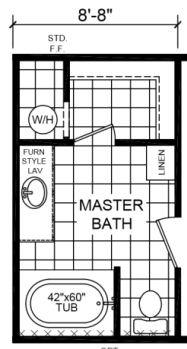

Wheaton

Dutch Diamond II Series

1,152 SQ. FT. (Approximate) 3 Bedroom, 2 Bath

Last Updated: 2-11-22

OPTIONAL MASTER BATH

OPT. 2 BEDROOM

FACTORY EXPO HOME CENTERS
6855 West 700 South
Topeka, IN 46571

FactoryDirectMobileHomes.com | 1-800-581-5380