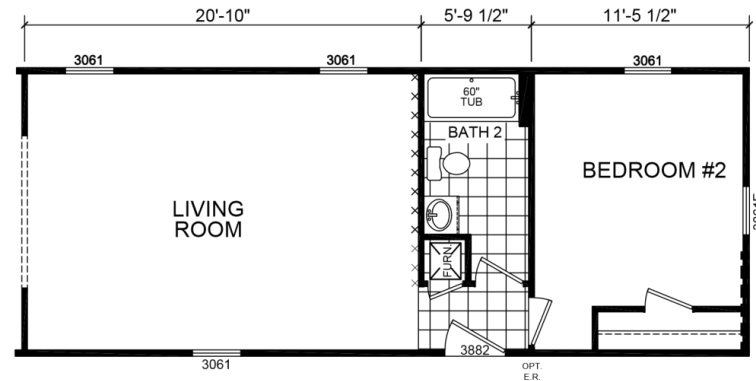

Wheaton

Dutch Diamond II Series

1,152 SQ. FT. (Approximate) 3 Bedroom, 2 Bath

Last Updated: 2-11-22

OPTIONAL MASTER BATH

OPT. 2 BEDROOM

FACTORY EXPO HOME CENTERS
6855 West 700 South
Topeka, IN 46571

FactoryDirectMobileHomes.com | 1-800-581-5380