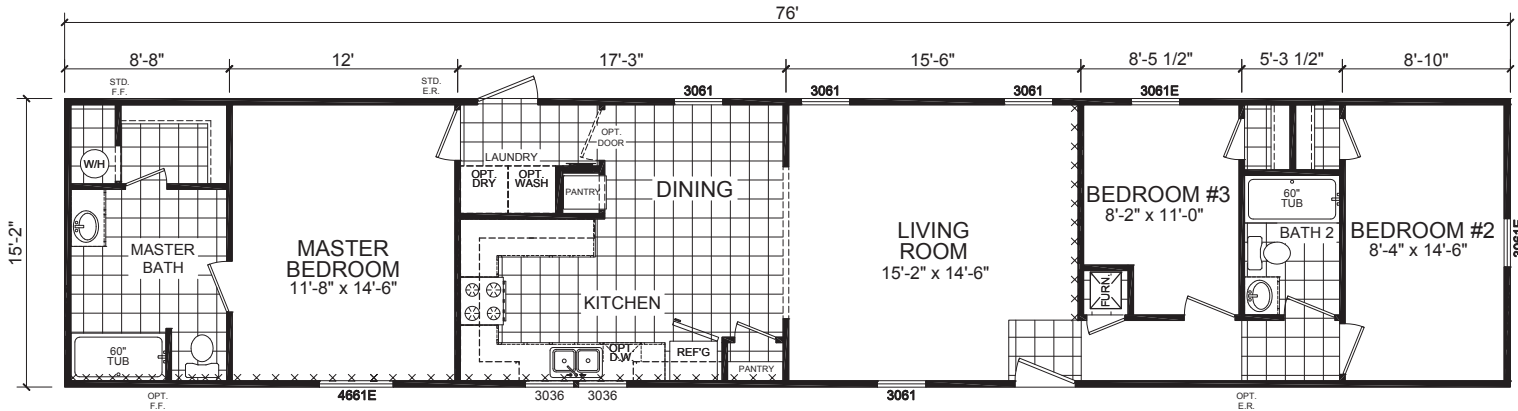

Wheaton

Dutch Diamond II Series

1,152 SQ. FT. (Approximate) 3 Bedroom, 2 Bath

Last Updated: 2-11-22

OPTIONAL MASTER BATH

OPT. 2 BEDROOM

FACTORY EXPO HOME CENTERS
6855 West 700 South
Topeka, IN 46571

FactoryDirectMobileHomes.com | 1-800-581-5380