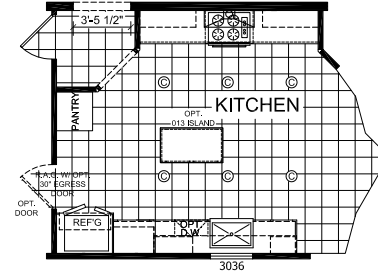

Waldorf

Dutch Diamond - Multi-Section Series

1,819 SQ. FT. (Approximate) 3 Bedroom, 2 Bath

Last Updated: 2-11-22

OPTIONAL ULTIMATE KITCHEN #2

OPTIONAL DESIGNER BATH

OPTIONAL ULTIMATE KITCHEN

OPTIONAL SERENITY BATH