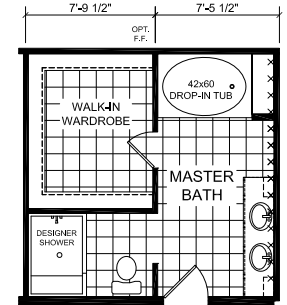

Waldorf

Dutch Diamond - Multi-Section Series

1,819 SQ. FT. (Approximate) 3 Bedroom, 2 Bath

Last Updated: 2-11-22

OPTIONAL ULTIMATE KITCHEN #2

OPTIONAL DESIGNER BATH

OPTIONAL ULTIMATE KITCHEN

OPTIONAL SERENITY BATH