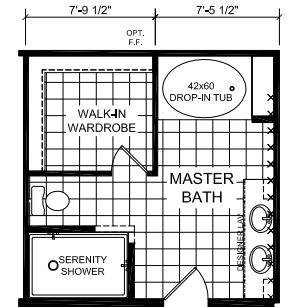

Waldorf

Dutch Diamond - Multi-Section Series

1,819 SQ. FT. (Approximate) 3 Bedroom, 2 Bath

Last Updated: 2-11-22

OPTIONAL ULTIMATE KITCHEN #2

OPTIONAL DESIGNER BATH

OPTIONAL ULTIMATE KITCHEN

OPTIONAL SERENITY BATH