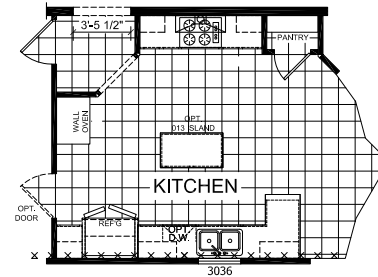

Waldorf

Dutch Diamond - Multi-Section Series

1,819 SQ. FT. (Approximate) 3 Bedroom, 2 Bath

Last Updated: 2-11-22

OPTIONAL ULTIMATE KITCHEN #2

OPTIONAL DESIGNER BATH

OPTIONAL ULTIMATE KITCHEN

OPTIONAL SERENITY BATH