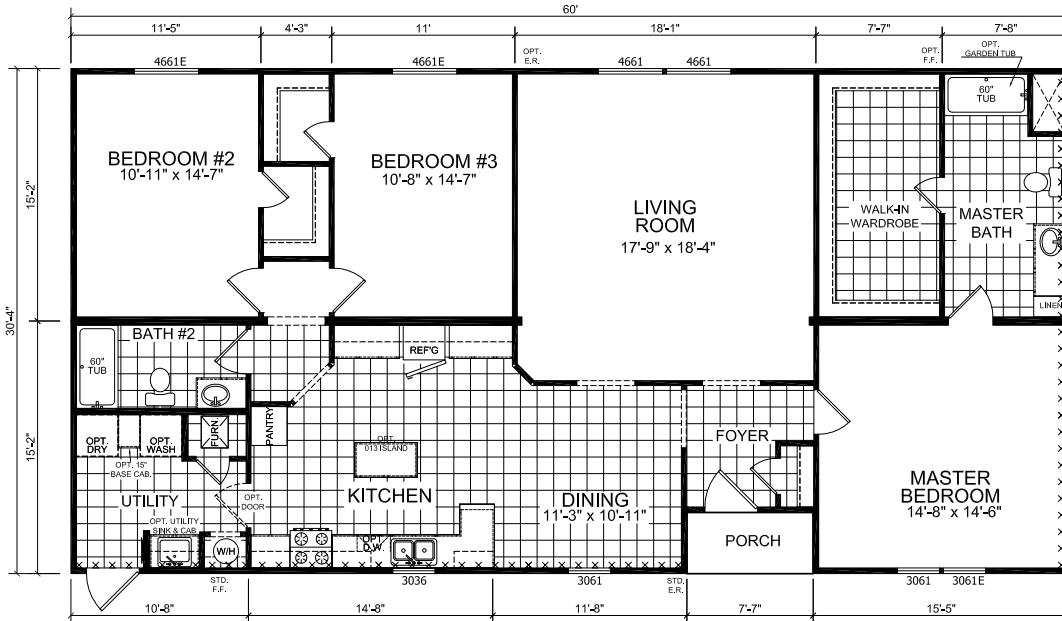

Waldorf

Dutch Diamond - Multi-Section Series

1,819 SQ. FT. (Approximate) 3 Bedroom, 2 Bath

Last Updated: 2-11-22

OPTIONAL ULTIMATE KITCHEN #2

OPTIONAL DESIGNER BATH

OPTIONAL ULTIMATE KITCHEN

OPTIONAL SERENITY BATH