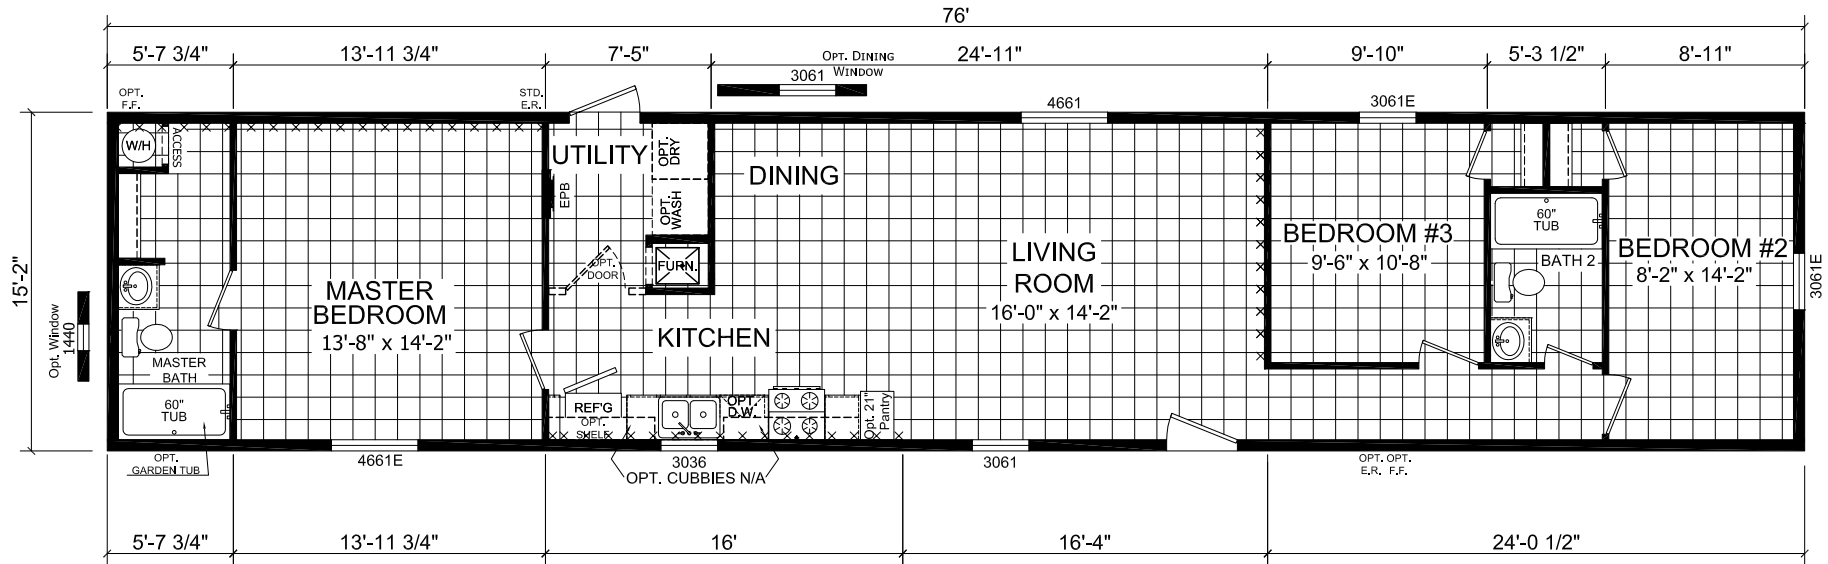

Villager

Dutch Edge II Single Section Series

1,155 SQ. FT. (Approximate) 3 Bedroom, 2 Bath

Last Updated: 2-14-22

FACTORY EXPO HOME CENTERS
6855 West 700 South
Topeka, IN 46571

LOW PROFILE TIRES MUST BE OPTIONED IF 8'-6" SIDEWALLS AND A GAS FURNACE ARE SELECTED