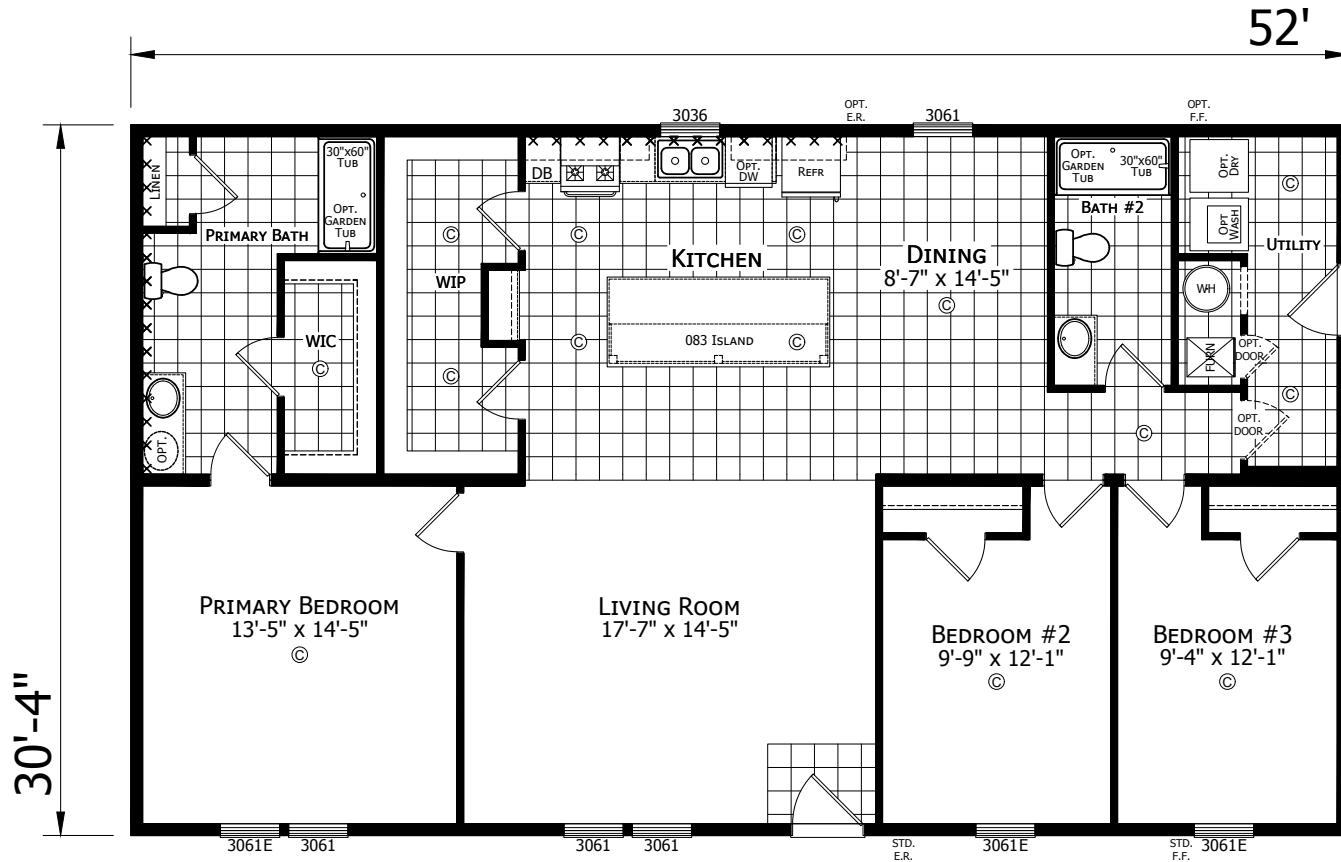

Topeka

Dutch Aspire - Multi-Section Series

1,577 SQ. FT. (Approximate) 3 Bedroom, 2 Bath

Last Updated: 2-8-24

CHAMPION HOMES CENTER
6855 West 700 South
Topeka, IN 46571

FactoryDirectMobileHomes.com | 1-800-581-5380