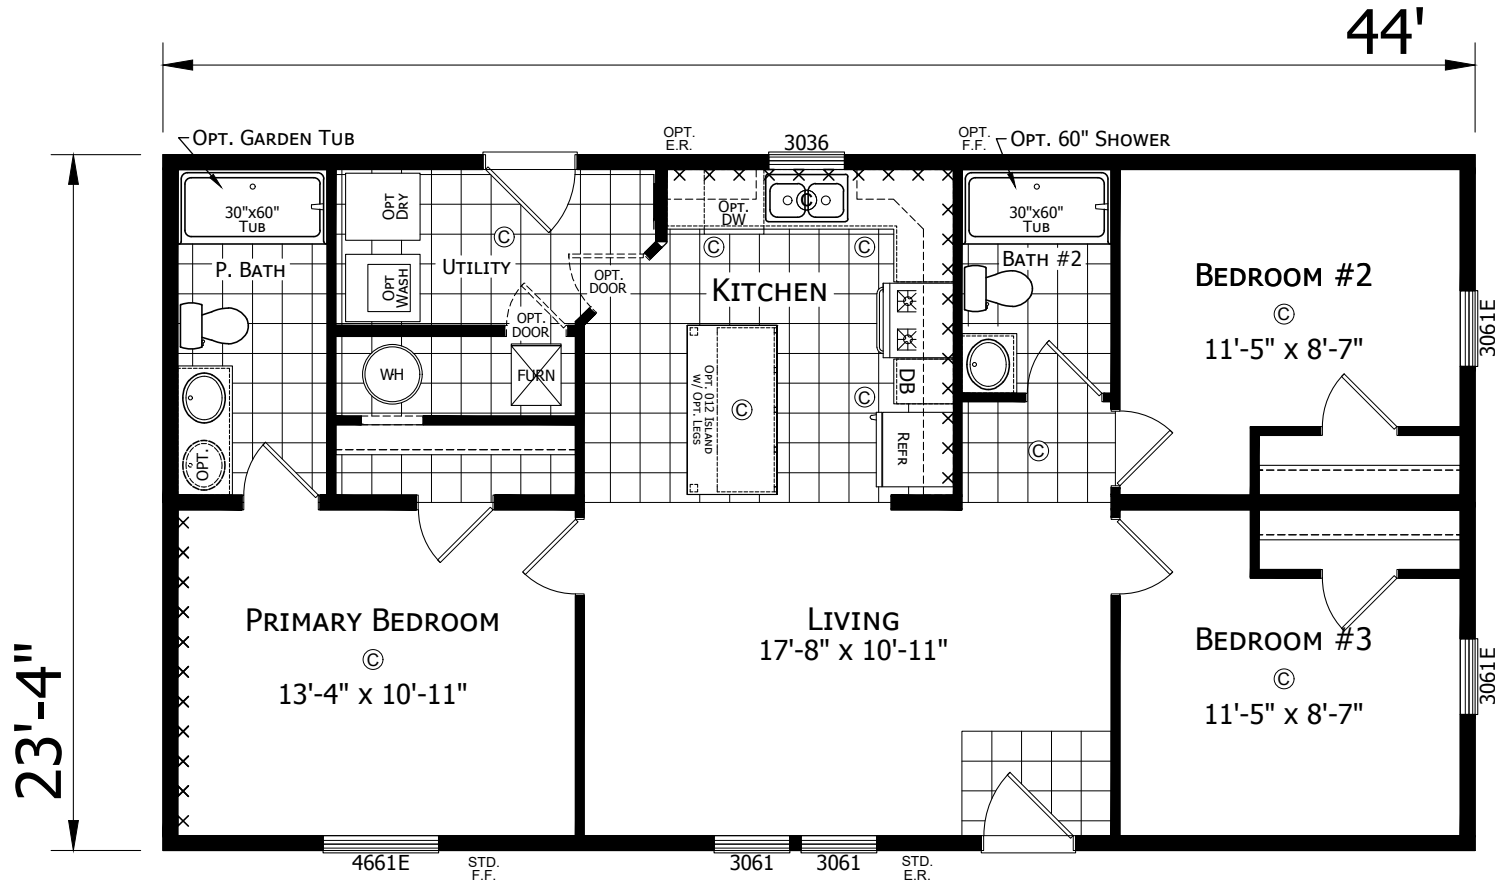

Tippecanoe

Dutch Aspire - Multi-Section Series

1,027 SQ. FT. (Approximate) 3 Bedroom, 2 Bath

Last Updated: 2-8-24

CHAMPION HOMES CENTER
 6855 West 700 South
 Topeka, IN 46571

FactoryDirectMobileHomes.com | 1-800-581-5380