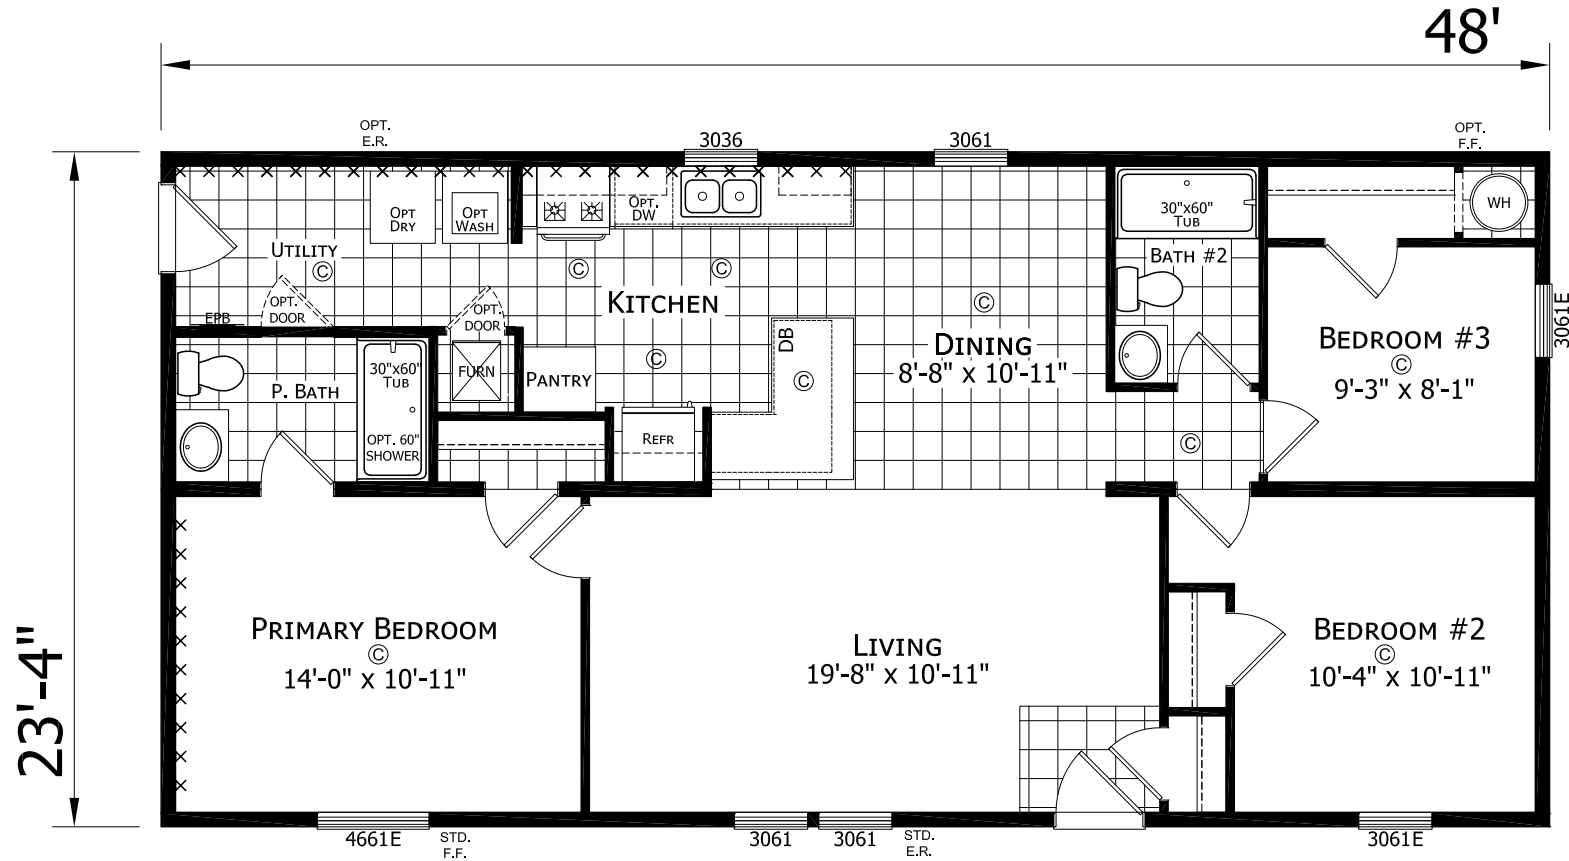

Terre Haute

Dutch Aspire - Multi-Section Series

1,120 SQ. FT. (Approximate) 3 Bedroom, 2 Bath

Last Updated: 2-8-24

CHAMPION HOMES CENTER
 6855 West 700 South
 Topeka, IN 46571

FactoryDirectMobileHomes.com | 1-800-581-5380