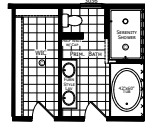

OPTIONAL SERENITY BATH