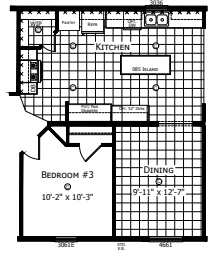

FactoryDirectMobileHomes.com | 1-800-581-5380

IMPORTANT: Champion Homes reserves the right to modify, cancel or substitute products or features of this event at any time without prior notice or obligation. Pictures and other promotional materials are representative and may depict or contain floor plans, square footages, elevations, options, upgrades, extra design features, decorations, floor coverings, specialty light fixtures, custom paint and wall coverings, window treatments, landscaping, sound and alarm systems, furnishings, appliances, and other designer/decorator features and amenities that are not included as part of the home and/or may not be available at all locations. Home, pricing and community information is subject to change, and homes to prior sale, at any time without notice or obligation. ©2020 Champion Homes. All rights reserved.

MANUFACTURED BY:

I authorize Champion Homes Center to build my house, per this plan.

X _____
Customer Signature/Date