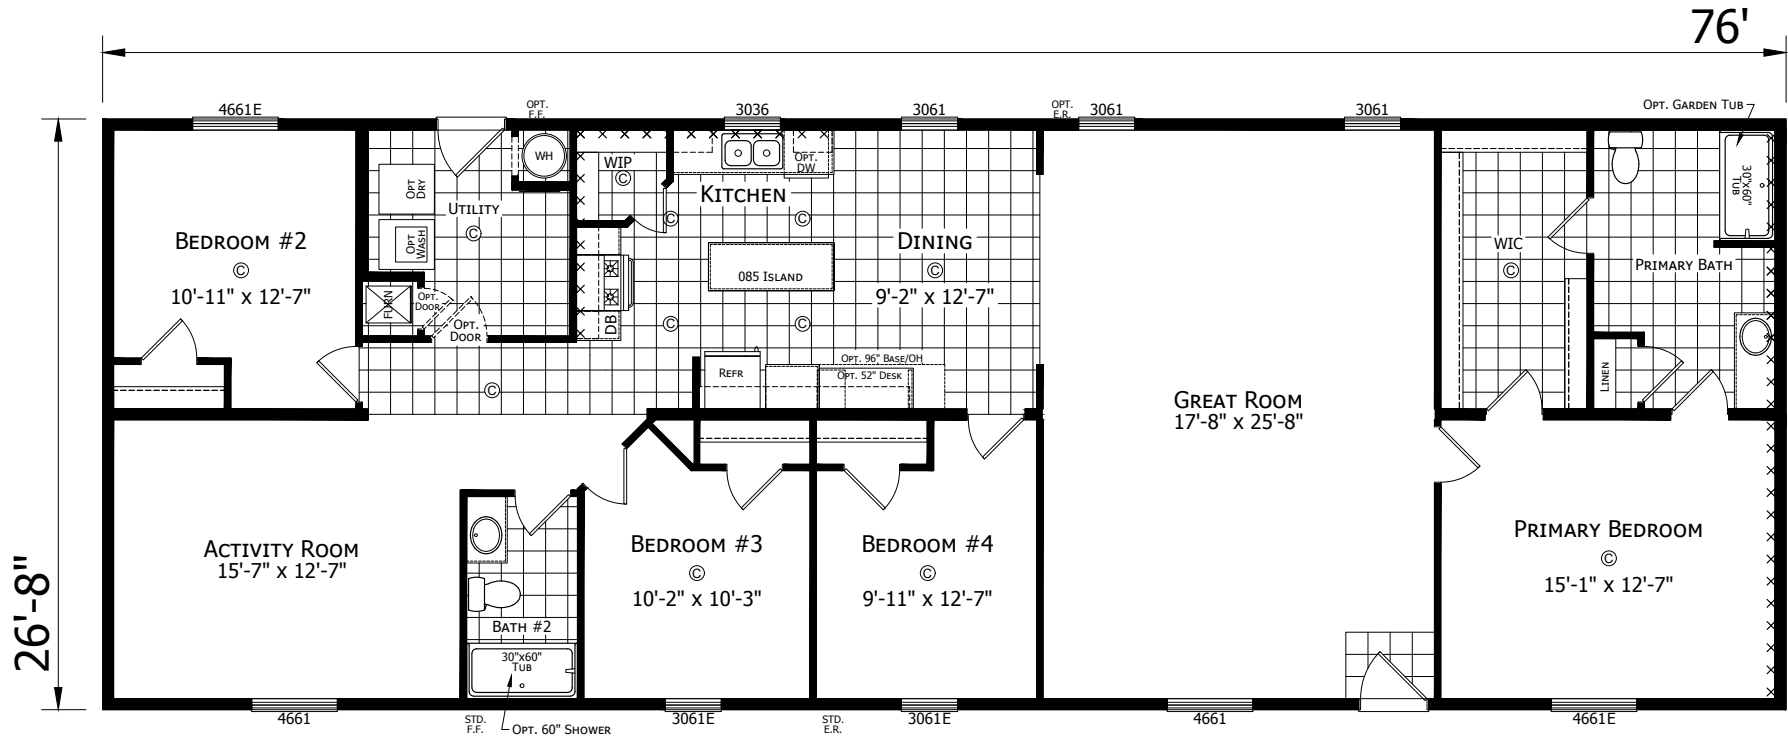

Swayzee

Dutch Aspire - Multi-Section Series

2,027 SQ. FT. (Approximate) 4 Bedroom, 2 Bath

CHAMPION®
HOMES CENTER

Last Updated: 2-8-24