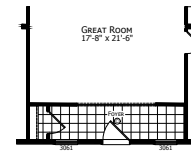

OPTIONAL FOYER