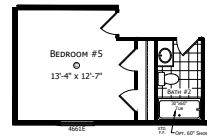

OPTIONAL 5TH BEDROOM