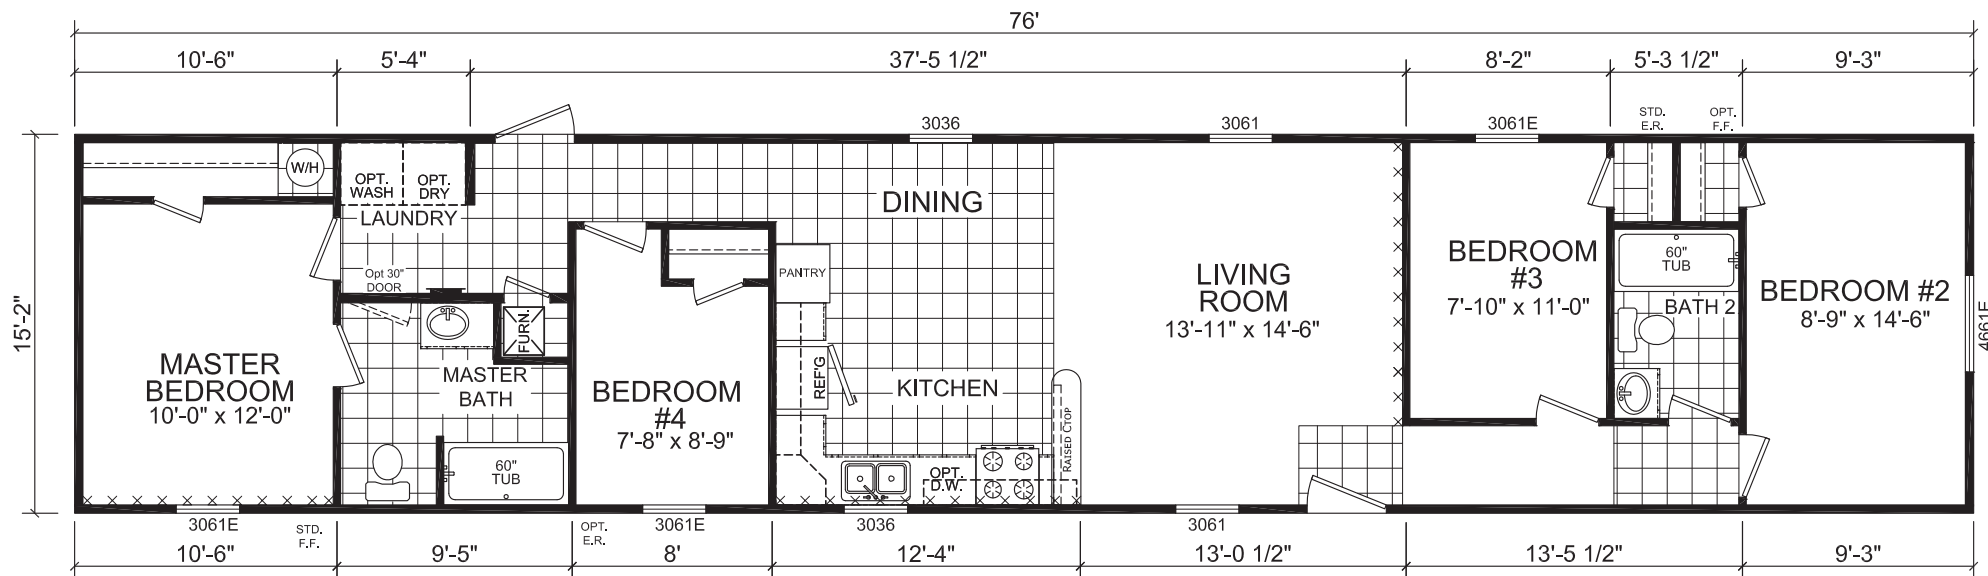

# Sumner

Gold Star Single Section Series

**Factory Expo**  
"Factory Direct Pricing" HOME CENTERS

**4 Bedroom, 2 Bath**  
**Approx. 1,155 Sq. Ft.**

Last Updated: 6-14-18

OPTIONAL PASS-THRU

Factory Expo Home Centers  
6855 West 700 South  
Topeka, Indiana 46571