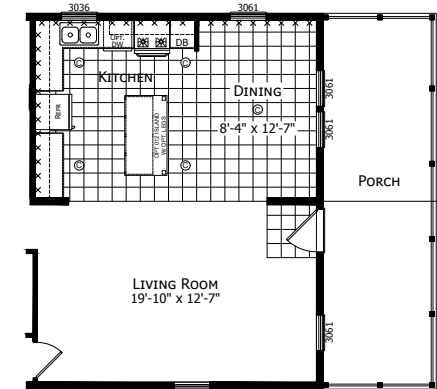

St. Clair

Dutch Aspire - Multi-Section Series

1,280 SQ. FT. (Approximate) 3 Bedroom, 2 Bath

Last Updated: 2-8-24

OPTIONAL ULTIMATE KITCHEN 2

OPTIONAL SUMMIT KITCHEN

AVAILABLE W/ OPT. STONE COUNTERTOPS

OPTIONAL PORCH