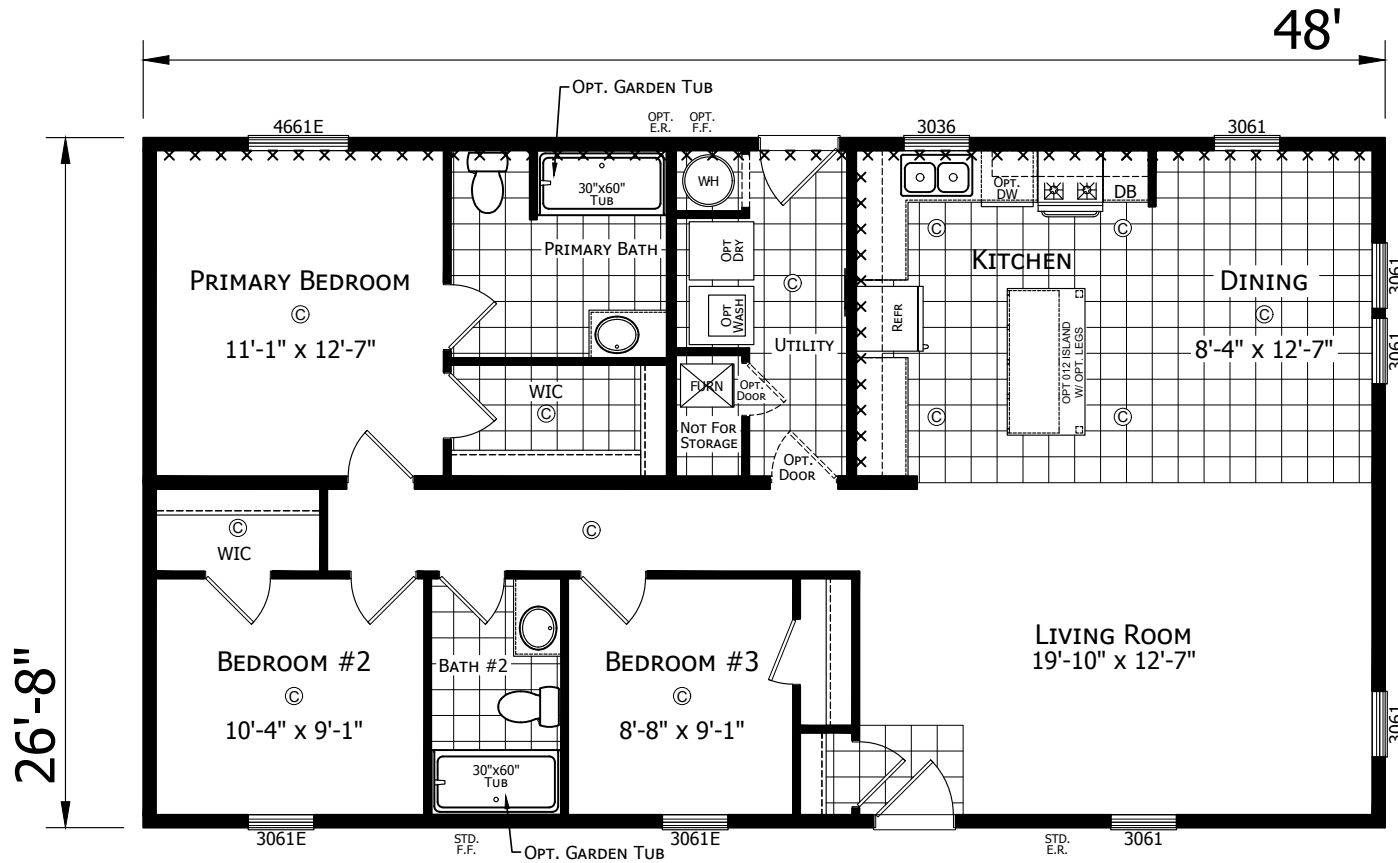

St. Clair

Dutch Aspire - Multi-Section Series

1,280 SQ. FT. (Approximate) 3 Bedroom, 2 Bath

Last Updated: 2-8-24

OPTIONAL ULTIMATE KITCHEN 2

OPTIONAL SUMMIT KITCHEN

AVAILABLE W/ OPT. STONE COUNTERTOPS

OPTIONAL PORCH