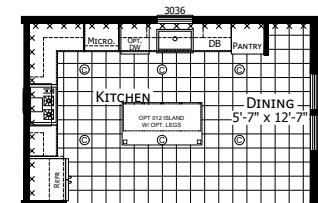

St. Clair

Dutch Aspire - Multi-Section Series

1,280 SQ. FT. (Approximate) 3 Bedroom, 2 Bath

Last Updated: 2-8-24

OPTIONAL ULTIMATE KITCHEN 2

OPTIONAL SUMMIT KITCHEN

AVAILABLE W/ OPT. STONE COUNTERTOPS

OPTIONAL PORCH