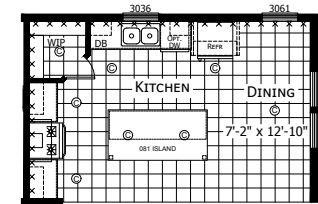

St. Clair

Dutch Aspire - Multi-Section Series

1,280 SQ. FT. (Approximate) 3 Bedroom, 2 Bath

Last Updated: 2-8-24

OPTIONAL ULTIMATE KITCHEN 2

OPTIONAL SUMMIT KITCHEN

AVAILABLE W/ OPT. STONE COUNTERTOPS

OPTIONAL PORCH