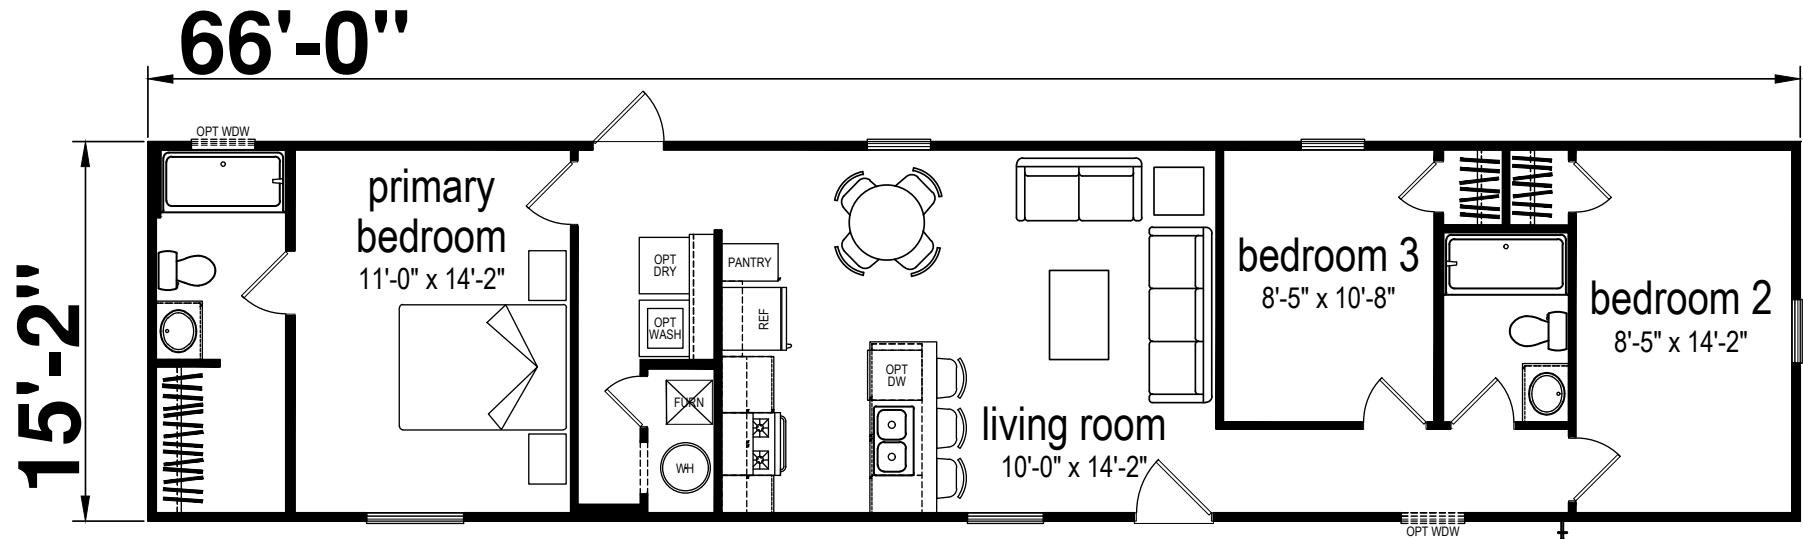

Seyberts

Prime Series

1,001 SQ. FT. (Approximate) 3 Bedroom, 2 Bath

Last Updated: 12-9-24

CHAMPION HOMES CENTER
6855 West 700 South
Topeka, IN 46571

FactoryDirectMobileHomes.com | 1-800-581-5380

IMPORTANT: Champion Homes reserves the right to modify, cancel or substitute products or features of this event at any time without prior notice or obligation. Pictures and other promotional materials are representative and may depict or contain floor plans, square footages, elevations, options, upgrades, extra design features, decorations, floor coverings, specialty light fixtures, custom paint and wall coverings, window treatments, landscaping, sound and alarm systems, furnishings, appliances, and other designer/decorator features and amenities that are not included as part of the home and/or may not be available at all locations. Home, pricing and community information is subject to change, and homes to prior sale, at any time without notice or obligation. ©2020 Champion Homes. All rights reserved.